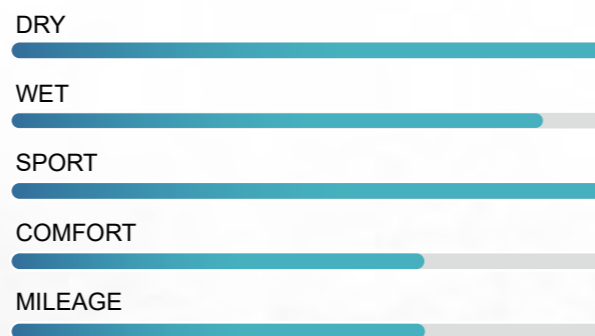

CITY SPORT

UTQG: 240 A A

SIZE	LI / SR	SIDEWALL DESCRIPTION	MM	TREAD DEPTH		M+S
				1/32"		
245/45ZR18	100WXL	BSW	7.4	9.3	✓	
275/40ZR18	103WXL	BSW	7.4	9.3	✓	
255/50R18	106VXL	BSW	7.4	9.3	✓	
255/55R18	109VXL	BSW	7.4	9.3	✓