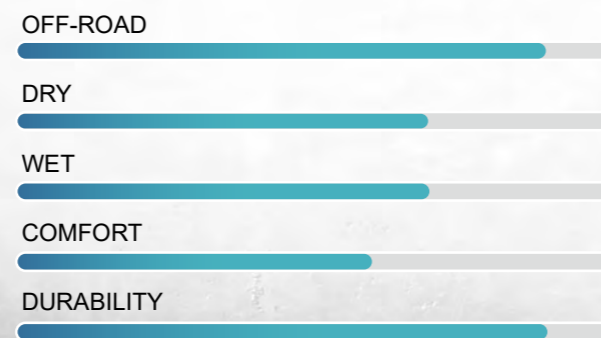

3 PLY 50KI

ROCKTRAXX M/T

SIZE	LI / SR	PLY	SIDEWALL DESCRIPTION	TREAD DEPTH		M+S
				MM	1/32"	
37X12.50R17LT	128Q	10PR/LR E	RBL	15.5	19.5	✓