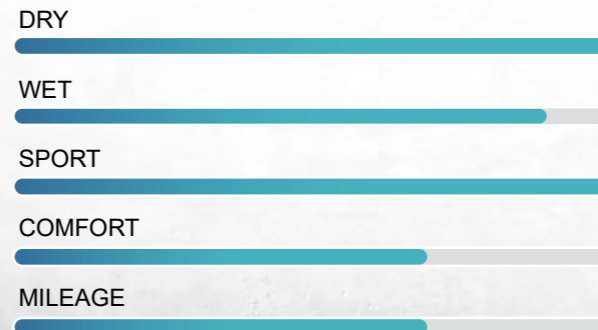

*UNDER DEVELOPMENT

SPORTRAXX UHP

SPORTY PERFORMANCE PCR

The SPORTRAXX UHP aims to maximize road performance and driving pleasure of their newest sport car, super SUVs and electrified vehicles.

- The adaptive tread design specially for sporty Ultra-High-Performance ensures greater stability and ride comfort on both wet and dry roads.
- Stylish and strong shoulder design to form enough ground contact in the outer area for crisp cornering.
- Wide longitudinal grooves and shoulder lateral openings provide optimum drainage when driving straight ahead.
- The whole 3-D edges design for smooth tread block entry into the footprint to improve acoustic comfort.
- Sporty tread compound and internal construction extend the dynamic performance to a wide range of service specifically for high performance electric and plug-in vehicles.