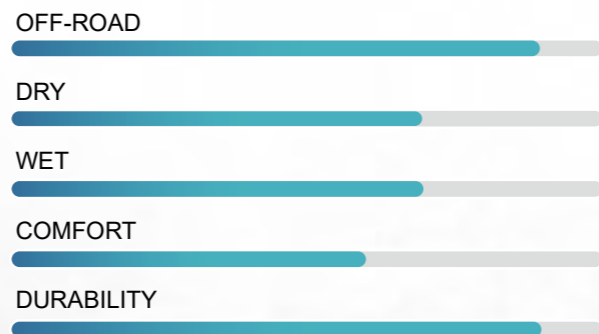

WILDTRAXX M/T

SIZE	LI / SR	PLY	SIDEWALL DESCRIPTION	TREAD DEPTH		M+S
				MM	1/32"	
31X10.50R15LT	109Q	6PR/LR C	RBL	15.0	18.8	✓
33X12.50R15LT	108Q	6PR/LR C	RBL	15.0	18.8	✓
LT245/75R16	120/116Q	10PR/LR E	RBL	15.0	18.8	✓
LT265/75R16	123/120Q	10PR/LR E	RBL	15.0	18.8	✓
LT285/75R16	126/123Q	10PR/LR E	RBL	15.0	18.8	✓
LT315/75R16	127/124Q	10PR/LR E	RBL	15.0	18.8	✓
LT265/70R17	121/118Q	10PR/LR E	RBL	15.0	18.8	✓
LT285/70R17	121/118Q	10PR/LR E	RBL	15.0	18.8	✓
33X12.50R17LT	120Q	10PR/LR E	RBL	15.0	18.8	✓
35X12.50R17LT	121Q	10PR/LR E	RBL	15.0	18.8	✓
LT275/65R18	123/120Q	10PR/LR E	RBL	15.0	18.8	✓
LT285/65R18	125/122Q	10PR/LR E	RBL	15.0	18.8	✓
33X12.50R18LT	118Q	10PR/LR E	RBL	15.0	18.8	✓
35X12.50R18LT	123Q	10PR/LR E	RBL	15.0	18.8	✓
33X12.50R20LT	114Q	10PR/LR E	RBL	15.0	18.8	✓
35X12.50R20LT	121Q	10PR/LR E	RBL	15.0	18.8	✓
37X13.50R20LT	127Q	10PR/LR E	RBL	15.0	18.8	✓
40X15.50R20LT	130Q	10PR/LR E	RBL	15.0	18.8	✓
33X12.50R22LT	109Q	10PR/LR E	RBL	15.0	18.8	✓
35X12.50R22LT	117Q	10PR/LR E	RBL	15.0	18.8	✓
37X13.50R22LT	123Q	10PR/LR E	RBL	15.0	18.8	✓
40X15.50R22LT	128Q	10PR/LR E	RBL	15.0	18.8	✓
33X12.50R24LT	104Q	10PR/LR E	RBL	15.0	18.8	✓
35X12.50R24LT	114Q	10PR/LR E	RBL	15.0	18.8	✓