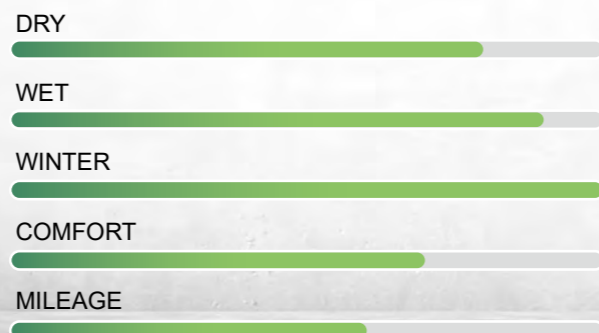

WINTERTRAXX H/P

WINTERTRAXX H/P

STUDLESS WINTER TIRE

WINTERTRAXX H/P is an asymmetrical modern snow tire featuring superior handling and traction under winter conditions.

- Asymmetrical winter tire designed for snowy conditions.
- High-density 3D ripple sipes improve overall wear pattern and traction on snowy and icy surfaces.
- Silica-infused tread compound widens operational temperature range and increases traction on snow and ice.
- Pattern design offers superior handling and traction on snowy surfaces.