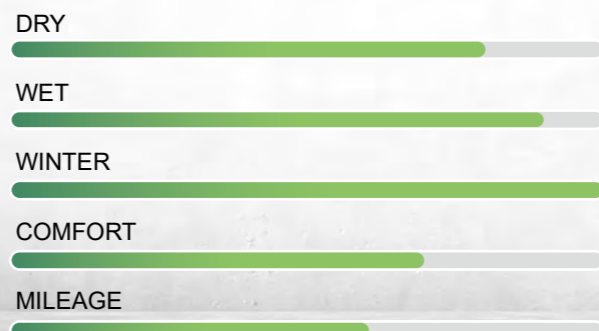

ARCTICTRAXX

SIZE	LI / SR	Q⁺	C	B	dB	M+S	3PMSF
175/70R13	82T	D	C	B	70	✓	✓
175/65R14	86TXL	D	C	B	70	✓	✓
175/70R14	88TXL	D	C	B	70	✓	✓
185/60R14	82T	D	C	B	70	✓	✓
185/65R14	90TXL	D	C	B	70	✓	✓
185/70R14	92TXL	D	C	B	70	✓	✓
185/60R15	88TXL	D	C	B	70	✓	✓
185/65R15	92TXL	D	C	B	70	✓	✓
195/60R15	92TXL	D	C	B	70	✓	✓
195/65R15	95TXL	D	C	B	70	✓	✓
205/65R15	99TXL	D	C	B	70	✓	✓
205/70R15	96T	D	C	B	70	✓	✓
205/55R16	94TXL	D	C	B	70	✓	✓
205/60R16	96TXL	D	C	B	70	✓	✓
205/65R16	99TXL	D	C	B	70	✓	✓
215/55R16	97TXL	D	C	B	70	✓	✓
215/60R16	99TXL	D	C	B	70	✓	✓
215/65R16	102TXL	D	C	B	70	✓	✓
215/70R16	100T	D	C	B	70	✓	✓
235/70R16	106T	D	C	B	70	✓	✓
245/70R16	111TXL	D	C	B	70	✓	✓
215/50R17	95TXL	D	C	B	70	✓	✓
215/55R17	98TXL	D	C	B	70	✓	✓
215/60R17	100TXL	D	C	B	70	✓	✓
225/45R17	94TXL	D	C	B	70	✓	✓
225/50R17	98TXL	D	C	B	70	✓	✓
225/55R17	101TXL	D	C	B	70	✓	✓
225/60R17	103TXL	D	C	B	70	✓	✓
225/65R17	106TXL	D	C	B	70	✓	✓
235/55R17	103TXL	D	C	B	70	✓	✓
235/65R17	108TXL	D	C	B	70	✓	✓
265/65R17	112T	D	C	A	70	✓	✓
215/55R18	99TXL	D	C	B	72	✓	✓
225/45R18	95TXL	D	C	B	70	✓	✓
225/55R18	102TXL	D	C	B	70	✓	✓
225/60R18	104TXL	D	C	B	70	✓	✓