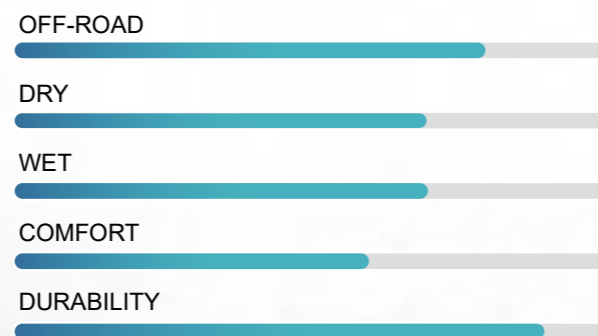

SIZE	LI / SR	PLY	SIDEWALL DESCRIPTION	TREAD DEPTH		M+S
				MM	1/32"	
LT265/75R16	123/120S	10PR/LR E	RBL	13.1	16.5	✓
LT285/75R16	126/123S	10PR/LR E	RBL	13.1	16.5	✓
LT265/70R17	121/118S	10PR/LR E	RBL	13.1	16.5	✓
LT285/70R17	121/118S	10PR/LR E	RBL	13.1	16.5	✓
LT305/65R17	121/118S	10PR/LR E	RBL	13.1	16.5	✓
LT315/70R17	121/118S	10PR/LR E	RBL	13.1	16.5	✓
LT285/65R18	125/122Q	10PR/LR E	RBL	13.1	16.5	✓
LT285/70R18	127/124Q	10PR/LR E	RBL	13.1	16.5	✓
LT305/60R18	121/118S	10PR/LR E	RBL	13.1	16.5	✓
LT325/65R18	127/124S	10PR/LR E	RBL	13.1	16.5	✓
LT275/55R20	120/117S	10PR/LR E	RBL	13.1	16.5	✓
LT285/55R20	122/119S	10PR/LR E	RBL	13.1	16.5	✓
33X12.50R20LT	123R	12PR/LR F	RBL	13.1	16.5	✓
35X12.50R20LT	126R	12PR/LR F	RBL	13.1	16.5	✓
33X12.50R22LT	123R	12PR/LR F	RBL	13.1	16.5	✓
35X12.50R22LT	126R	12PR/LR F	RBL	13.1	16.5	✓
35X12.50R24LT	126R	12PR/LR F	RBL	13.1	16.5	✓
37X13.50R24LT	129R	12PR/LR F	RBL	13.1	16.5	✓