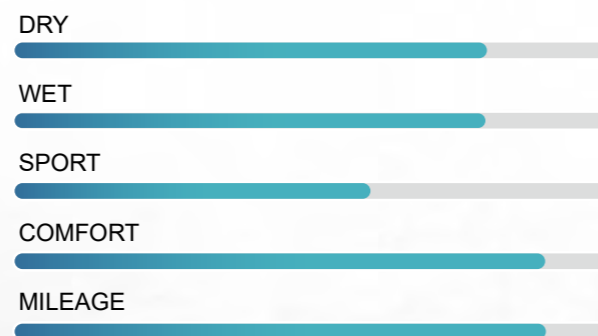

50KI

CITYTRAXX H/T

UTQG: 480 A A

SIZE	LI / SR	SIDEWALL DESCRIPTION	TREAD DEPTH		M+S
			MM	1/32"	
205/70R16	97H	BSW	8.2	10.3	✓
215/70R16	100H	BSW	8.2	10.3	✓
225/70R16	107HXL	BSW	8.2	10.3	✓
235/60R16	100H	BSW	8.2	10.3	✓
235/65R16	107HXL	BSW	8.2	10.3	✓
235/70R16	106H	BSW	8.2	10.3	✓
245/70R16	111HXL	BSW	8.2	10.3	✓
255/70R16	111H	BSW	8.2	10.3	✓
265/70R16	112H	BSW	8.2	10.3	✓
275/70R16	114H	BSW	8.2	10.3	✓
215/60R17	100HXL	BSW	8.2	10.3	✓
215/65R17	99H	BSW	8.2	10.3	✓
225/60R17	99H	BSW	8.2	10.3	✓
225/65R17	102H	BSW	8.2	10.3	✓
235/60R17	102H	BSW	8.2	10.3	✓
235/65R17	108HXL	BSW	8.2	10.3	✓
245/65R17	111HXL	BSW	8.2	10.3	✓
245/70R17	110H	BSW	8.2	10.3	✓
255/65R17	110H	BSW	8.2	10.3	✓
265/65R17	112H	BSW	8.2	10.3	✓
265/70R17	115H	BSW	8.2	10.3	✓
275/65R17	115H	BSW	8.2	10.3	✓
285/65R17	116H	BSW	8.2	10.3	✓
225/60R18	100H	BSW	8.2	10.3	✓
235/60R18	107HXL	BSW	8.2	10.3	✓
235/65R18	110HXL	BSW	8.2	10.3	✓
245/60R18	105H	BSW	8.2	10.3	✓
255/55R18	109HXL	BSW	8.2	10.3	✓
255/60R18	112HXL	BSW	8.2	10.3	✓
255/65R18	111H	BSW	8.2	10.3	✓
255/70R18	113H	BSW	8.2	10.3	✓
265/60R18	110H	BSW	8.2	10.3	✓