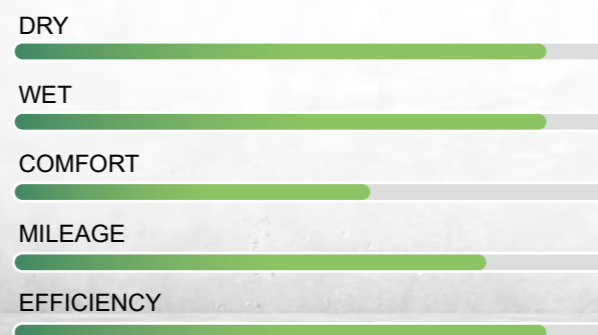

EUROTRAXX H/P

UTQG: 380 A A

SIZE	LI / SR	🇩🇪	🇨🇪	🇫🇷	dB	M+S
145/70R13	71T	C	B	B	70	
145/80R13	75T	C	B	B	70	
155/65R13	73T	C	B	B	70	
155/70R13	75T	C	B	B	70	
155/80R13	79T	C	B	B	70	
165/65R13	77T	C	B	B	70	
165/70R13	79T	C	B	B	70	
175/70R13	82T	C	B	B	70	
175/75R13	85T	C	B	B	70	
155/65R14	75T	C	B	B	70	
165/60R14	75H	C	B	B	70	
165/65R14	79T	C	B	B	70	
165/70R14	81T	C	B	B	70	
165/70R14	85TXL	C	B	B	70	
175/65R14	82H	C	B	B	70	
175/65R14	86TXL	C	B	B	70	
175/70R14	84T	C	B	B	70	
175/70R14	88TXL	C	B	B	70	
175/75R14	87T	C	B	B	70	
185/60R14	82H	C	B	B	70	
185/65R14	86H	C	B	B	70	
185/70R14	88T	C	B	B	70	
195/70R14	91T	C	B	B	70	
155/60R15	74T	C	B	B	70	
165/60R15	81TXL	C	B	B	70	
165/65R15	81T	C	B	B	70	
175/55R15	77H	C	B	B	70	
175/60R15	81H	C	B	B	70	
175/65R15	84H	C	B	B	70	
185/55R15	82V	C	B	B	70	
185/60R15	84H	C	B	B	70	
185/60R15	88HXL	C	B	B	70	
185/65R15	88H	C	B	B	70	
185/65R15	92TXL	C	B	B	70	
195/50R15	82V	C	B	B	70	
195/55R15	85V	C	B	B	70