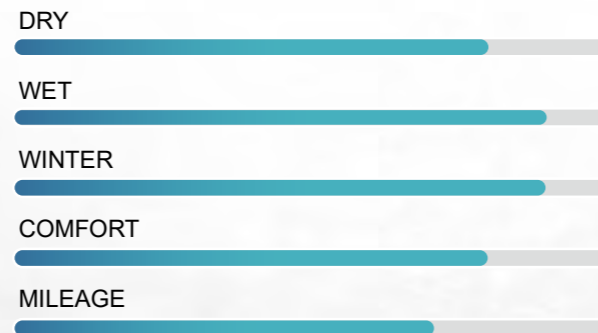

SIZE	LI / SR	U¹	C²	T³	dB	M+S	3PMSF
175/65R14C	90/88T	D	B	B	73	✓	✓
175/70R14C	95/93T	D	B	B	73	✓	✓
195/70R15C	104/102S	C	B	B	73	✓	✓
215/70R15C	109/107S	C	B	B	73	✓	✓
225/70R15C	112/110S	C	B	B	73	✓	✓
185/75R16C	104/102S	C	B	B	73	✓	✓
195/60R16C	99/97H	D	B	B	73	✓	✓
195/65R16C	104/102S	C	B	B	73	✓	✓
195/75R16C	107/105S	C	B	B	73	✓	✓
205/65R16C	107/105T	C	B	B	73	✓	✓
205/75R16C	113/111S	C	B	B	73	✓	✓
215/60R16C	103/101T	C	B	B	73	✓	✓
215/65R16C	109/107T	C	B	B	73	✓	✓
215/75R16C	113/111S	C	B	B	73	✓	✓
225/65R16C	112/110S	C	B	B	73	✓	✓
235/65R16C	115/113S	C	B	B	73	✓	✓
235/65R16C	121/119R	C	B	B	73	✓	✓