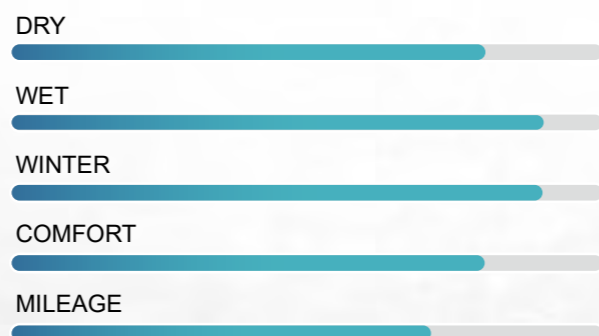

EUROTRAXX A/S

SIZE	LI / SR	U¹	C²	U³	dB	M+S	3PMSF
155/65R13	73T	D	B	B	71	✓	✓
155/70R13	75T	D	B	B	71	✓	✓
155/80R13	79T	D	B	B	71	✓	✓
165/70R13	79T	D	B	B	71	✓	✓
165/70R13	83TXL	D	B	B	71	✓	✓
175/70R13	82T	D	B	B	71	✓	✓
155/65R14	75T	D	B	B	71	✓	✓
165/60R14	79HXL	D	B	B	71	✓	✓
165/65R14	79T	D	B	B	71	✓	✓
165/70R14	81T	D	B	B	71	✓	✓
175/65R14	82T	D	B	B	71	✓	✓
175/65R14	86TXL	D	B	B	71	✓	✓
175/70R14	84T	D	B	B	71	✓	✓
175/70R14	88TXL	D	B	B	71	✓	✓
185/60R14	82H	D	B	B	71	✓	✓
185/65R14	86H	D	B	B	71	✓	✓
185/70R14	88T	D	B	B	71	✓	✓
195/70R14	91T	C	B	B	72	✓	✓
165/65R15	81H	D	B	B	71	✓	✓
175/65R15	84H	D	B	B	71	✓	✓
185/55R15	82H	D	B	B	71	✓	✓
185/60R15	88HXL	D	B	B	71	✓	✓
185/65R15	88H	D	B	B	71	✓	✓
185/65R15	92HXL	C	B	B	71	✓	✓
195/50R15	82V	D	B	B	72	✓	✓
195/55R15	85V	D	B	B	72	✓	✓
195/60R15	88V	D	B	B	72	✓	✓
195/65R15	91H	C	B	B	72	✓	✓
195/65R15	95HXL	C	B	B	72	✓	✓
205/65R15	94V	C	B	B	72	✓	✓
215/65R15	96H	C	B	B	72	✓	✓