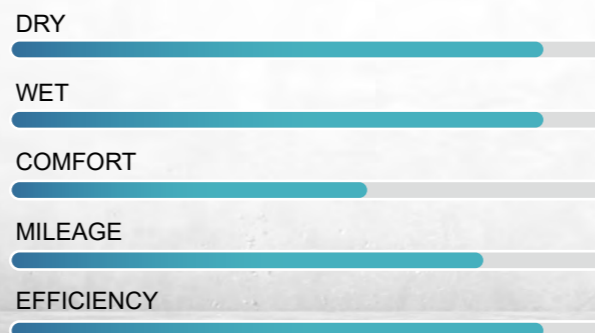

EUROTRAXX H/P

UTQG: 380 A A

SIZE	LI / SR	🇩🇪	🇨🇪	🇫🇷	dB	M+S
145/70R13	71T	C	B	B	70	
145/80R13	75T	C	B	B	70	
155/65R13	73T	C	B	B	70	
155/70R13	75T	C	B	B	70	
155/80R13	79T	C	B	B	70	
165/70R13	79T	C	B	B	70	
175/65R13	80T	C	B	B	70	
175/70R13	82T	C	B	B	70	
155/65R14	75T	C	B	B	70	
165/60R14	75H	C	B	B	70	
165/65R14	79T	C	B	B	70	
165/70R14	81T	C	B	B	70	
165/70R14	85TXL	C	B	B	70	
175/65R14	82H	C	B	B	70	
175/65R14	86TXL	C	B	B	70	
175/70R14	84T	C	B	B	70	
175/70R14	88TXL	C	B	B	70	
185/55R14	80V	C	B	B	70	
185/60R14	82H	C	B	B	70	
185/65R14	86H	C	B	B	70	
185/70R14	88T	C	B	B	70	
155/60R15	74T	C	B	B	70	
165/60R15	81TXL	C	B	B	70	
165/65R15	81T	C	B	B	70	
175/55R15	77H	C	B	B	70	
175/60R15	81H	C	B	B	70	
175/65R15	84H	C	B	B	70	
185/55R15	82V	C	B	B	70	
185/60R15	84H	C	B	B	70	
185/60R15	88HXL	C	B	B	70	
185/65R15	88H	C	B	B	70	
185/65R15	92TXL	C	B	B	70	
195/50R15	82V	C	B	B	70	
195/55R15	85V	C	B	B	70	
195/60R15	88H	C	B	B	70	
195/60R15	88V	C	B	B	70	
195/65R15	91V	C	B	B	70