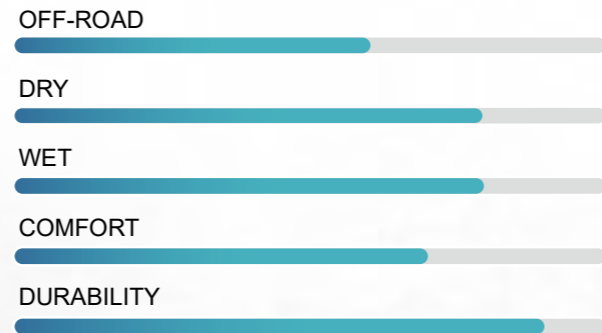

50KI

ROVERTRAXX X/T

UTQG: 600 A A

SIZE	LI / SR	SIDEWALL DESCRIPTION	TREAD DEPTH		M+S
			MM	1/32"	
225/60R17	103HXL	RBL	9.0	11.3	✓
225/65R17	106HXL	RBL	9.0	11.3	✓
235/65R17	108HXL	RBL	9.0	11.3	✓
245/65R17	111HXL	RBL	9.0	11.3	✓
265/65R17	116TXL	RBL	9.0	11.3	✓
265/70R17	115T	RBL	9.0	11.3	✓
225/55R18	102VXL	RBL	9.0	11.3	✓
235/55R18	104VXL	RBL	9.0	11.3	✓
235/60R18	107HXL	RBL	9.0	11.3	✓
235/65R18	110HXL	RBL	9.0	11.3	✓
245/60R18	109HXL	RBL	9.0	11.3	✓
265/60R18	114HXL	RBL	9.0	11.3	✓
265/65R18	118H	RBL	9.0	11.3	✓
275/65R18	116H	RBL	9.0	11.3	✓
235/55R19	105VXL	RBL	9.0	11.3	✓
245/55R19	107VXL	RBL	9.0	11.3	✓
255/60R19	109H	RBL	9.0	11.3	✓
255/65R19	114V	RBL	9.0	11.3	✓
245/50R20	105VXL	RBL	9.0	11.3	✓
245/60R20	107H	RBL	9.0	11.3	✓
255/50R20	109VXL	RBL	9.0	11.3	✓
255/55R20	110VXL	RBL	9.0	11.3	✓
255/60R20	113V	RBL	9.0	11.3	✓
265/50R20	111VXL	RBL	9.0	11.3	✓
275/55R20	117VXL	RBL	9.0	11.3	✓
275/60R20	116HXL	RBL	9.0	11.3	✓
285/60R20	116H	RBL	9.0	11.3	✓
275/50R22	115VXL	RBL	9.0	11.3	✓
285/45R22	114H	RBL	9.0	11.3	✓
305/40R22	114V	RBL	9.0	11.3	✓