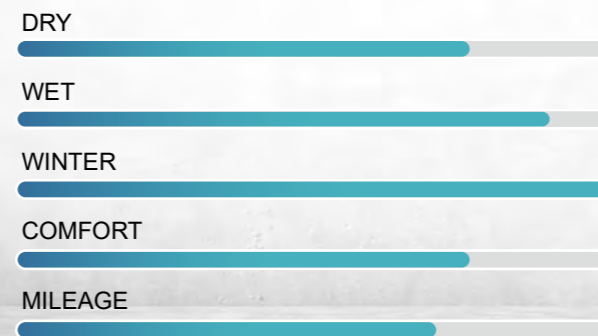

SIZE	LI / SR	U¹	C²	W³	dB	M+S	3PMSF
155/70R13	75T	D	B	B	70	✓	✓
155/80R13	79T	D	B	B	70	✓	✓
175/70R13	82T	D	B	B	70	✓	✓
155/65R14	75T	D	B	B	70	✓	✓
165/65R14	79T	D	B	B	70	✓	✓
165/70R14	81T	D	B	B	70	✓	✓
165/70R14	85TXL	D	B	B	70	✓	✓
175/65R14	82T	D	B	B	70	✓	✓
175/65R14	86TXL	D	B	B	70	✓	✓
175/70R14	84T	D	B	B	70	✓	✓
185/60R14	82T	D	B	B	70	✓	✓
185/65R14	86T	D	B	B	70	✓	✓
165/60R15	81TXL	D	B	B	70	✓	✓
165/65R15	81T	D	B	B	70	✓	✓
175/65R15	88HXL	D	B	B	70	✓	✓
185/55R15	86VXL	D	B	B	70	✓	✓
185/60R15	84T	D	B	B	70	✓	✓
185/60R15	88TXL	D	B	B	70	✓	✓
185/65R15	88H	D	B	B	70	✓	✓
185/65R15	92TXL	C	B	B	70	✓	✓
195/50R15	86HXL	D	B	B	71	✓	✓
195/55R15	85H	D	B	B	71	✓	✓
195/60R15	92HXL	C	B	B	71	✓	✓
195/65R15	91H	C	B	B	71	✓	✓
195/65R15	95TXL	C	B	B	71	✓	✓
205/65R15	94H	C	B	B	71	✓	✓
205/70R15	96T	C	B	B	71	✓	✓
195/45R16	84VXL	D	B	B	71	✓	✓
195/55R16	91VXL	C	B	B	71	✓	✓
205/55R16	91H	C	B	B	71	✓	✓
205/55R16	94HXL	C	B	B	71	✓	✓
205/60R16	92H	C	B	B	71	✓	✓
205/60R16	96HXL	C	B	B	71	✓	✓
205/65R16	99HXL	C	B	B	71	✓	✓
215/55R16	97HXL	C	B	B	71	✓	✓
215/60R16	99HXL	C	B	B	71	✓	✓
215/65R16	98H	C	B	B	71	✓	✓
215/70R16	104HXL	C	B	B	71	✓	✓