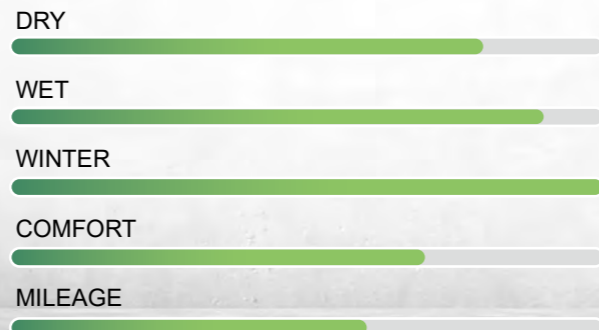

WINTERTRAXX SUV

SIZE	LI / SR	Q³	C	W	dB	M+S	3PMSF
235/70R16	106T	C	C	B	71	✓	✓
255/70R16	111T	C	C	B	72	✓	✓
215/60R17	96T	C	C	B	71	✓	✓
225/60R17	103TXL	C	C	B	71	✓	✓
225/65R17	102T	C	C	B	71	✓	✓
235/65R17	108TXL	C	C	B	71	✓	✓
245/65R17	111TXL	C	C	B	71	✓	✓
245/70R17	110T	C	C	B	71	✓	✓
255/65R17	110T	C	C	B	72	✓	✓
265/65R17	112T	C	C	B	72	✓	✓
265/70R17	115T	C	C	B	72	✓	✓
225/60R18	100T	C	C	B	71	✓	✓
235/55R18	100T	C	C	B	71	✓	✓
235/60R18	107TXL	C	C	B	71	✓	✓
235/65R18	106T	C	C	B	71	✓	✓
245/50R18	104HXL	C	C	B	71	✓	✓
245/60R18	105T	C	C	B	71	✓	✓
265/60R18	110T	C	C	B	72	✓	✓
265/65R18	114T	C	C	B	72	✓	✓
225/45R19	96HXL	C	C	B	71	✓	✓
225/55R19	99H	C	C	B	71	✓	✓
235/50R19	103HXL	C	C	B	71	✓	✓
235/55R19	101T	C	C	B	71	✓	✓
235/60R19	107TXL	C	C	B	71	✓	✓
245/55R19	103T	C	C	B	71	✓	✓
255/45R19	104HXL	C	C	B	72	✓	✓
255/55R19	111HXL	C	C	B	72	✓	✓
255/60R19	113TXL	C	C	B	72	✓	✓
265/55R19	109T	C	C	B	72	✓	✓
255/55R20	110HXL	C	C	B	72	✓	✓
265/50R20	111TXL	C	C	B	72	✓	✓
265/55R20	113TXL	C	C	B	72	✓	✓
275/50R20	113HXL	C	C	B	72	✓	✓
275/60R20	115T	C	C	B	72	✓	✓
265/45R21	108TXL	C	C	B	72	✓	✓
275/50R21	113HXL	C	C	B	72	✓	✓
285/45R21	113TXL	C	C	B	74	✓	✓
265/40R22	106HXL	C	C	B	72	✓	✓