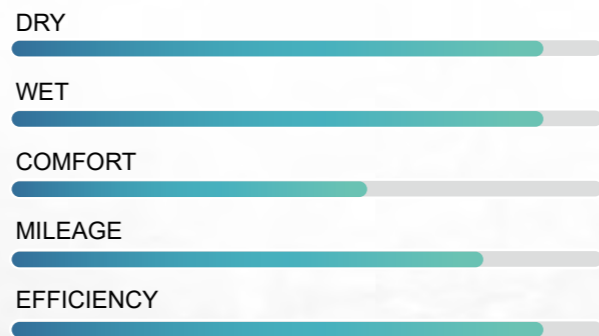

CITYTRAXX G/P

UTQG: 560 A A

SIZE	LI / SR	SIDEWALL DESCRIPTION	TREAD DEPTH		
			MM	1/32"	M+S
155/80R13	79T	BSW	7.4	9.3	✓
165/80R13	83T	BSW	7.4	9.3	✓
175/70R13	82T	BSW	7.4	9.3	✓
165/60R14	75H	BSW	7.4	9.3	✓
165/65R14	79H	BSW	7.4	9.3	✓
175/65R14	86TXL	BSW	7.4	9.3	✓
175/70R14	84H	BSW	7.4	9.3	✓
185/60R14	82H	BSW	7.4	9.3	✓
185/65R14	86H	BSW	7.4	9.3	✓
185/70R14	88H	BSW	7.4	9.3	✓
195/70R14	91H	BSW	7.4	9.3	✓
205/70R14	95H	BSW	7.4	9.3	✓
175/55R15	77H	BSW	7.4	9.3	✓
175/60R15	81V	BSW	7.4	9.3	✓
175/65R15	84H	BSW	7.4	9.3	✓
185/55R15	82V	BSW	7.4	9.3	✓
185/60R15	84H	BSW	7.4	9.3	✓
185/65R15	88H	BSW	7.4	9.3	✓
195/50R15	82V	BSW	7.4	9.3	✓
195/55R15	85V	BSW	7.4	9.3	✓
195/60R15	88H	BSW	7.4	9.3	✓
195/65R15	91H	BSW	7.4	9.3	✓
205/60R15	91V	BSW	7.4	9.3	✓
205/65R15	94H	BSW	7.8	9.8	✓
205/70R15	96H	BSW	7.8	9.8	✓
215/65R15	96H	BSW	7.8	9.8	✓
215/70R15	98H	BSW	7.8	9.8	✓
225/70R15	100H	BSW	7.8	9.8	✓
185/55R16	83V	BSW	7.4	9.3	✓
195/50R16	84V	BSW	7.4	9.3	✓
195/55R16	87V	BSW	7.4	9.3	✓
195/60R16	89H	BSW	7.4	9.3	✓
205/55R16	91V	BSW	7.4	9.3	✓
205/60R16	92V	BSW	7.4	9.3	✓
205/65R16	95H	BSW	7.8	9.8	✓
215/55R16	97VXL	BSW	7.4	9.3	✓
215/60R16	95V	BSW	7.8	9.8	✓
215/65R16	98H	BSW	7.8	9.8	✓
225/55R16	99VXL	BSW	7.4	9.3	✓
225/60R16	98H	BSW	7.8	9.8	✓
225/65R16	100H	BSW	7.8	9.8	✓