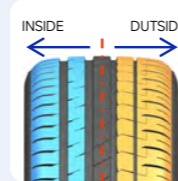

SPORTY PERFORMANCE PCR

The ADVANFORS UHP aims to maximize road performance and driving pleasure of their newest sport car, super SUVs and electrified vehicles.

The adaptive tread design specially for sporty Ultra-High-Performance ensures greater stability and ride comfort on both wet and dry roads.