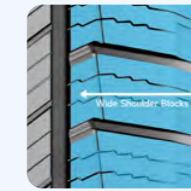

Straight 3-channel waterway
Resists hydroplaning for a safer drive in wet road conditions.

Wide shoulder blocks are applied for a better grip and maximum road contact. Groove width is optimized for all-season performance.