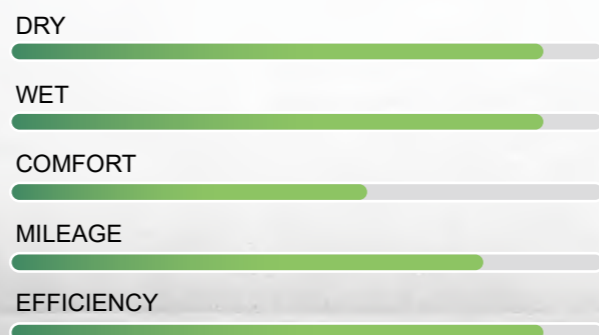

EUROTRAXX H/P

UTQG: 400 A A

SIZE	LI / SR	🔊	🏎️	🚗	dB	M+S
145/70R13	71T	C	B	B	70	
145/80R13	75T	C	B	B	70	
155/65R13	73T	C	B	B	70	
155/70R13	75T	C	B	B	70	
155/80R13	79T	C	B	B	70	
165/65R13	77T	C	B	B	70	
165/70R13	79T	C	B	B	70	
175/70R13	82T	C	B	B	70	
175/75R13	85T	C	B	B	70	
155/65R14	75T	C	B	B	70	
165/60R14	75H	C	B	B	70	
165/65R14	79T	C	B	B	70	
165/70R14	81T	C	B	B	70	
165/70R14	85TXL	C	B	B	70	
175/65R14	82H	C	B	B	70	
175/65R14	86TXL	C	B	B	70	
175/70R14	84T	C	B	B	70	
175/70R14	88TXL	C	B	B	70	
175/75R14	87T	C	B	B	70	
185/60R14	82H	C	B	B	70	
185/65R14	86H	C	B	B	70	
185/70R14	88T	C	B	B	70	
195/70R14	91T	C	B	B	70	
155/60R15	74T	C	B	B	70	
165/60R15	81TXL	C	B	B	70	
165/65R15	81T	C	B	B	70	
175/55R15	77H	C	B	B	70	
175/60R15	81H	C	B	B	70	
175/65R15	84H	C	B	B	70	
185/55R15	82V	C	B	B	70	
185/60R15	84H	C	B	B	70	
185/60R15	88HXL	C	B	B	70	
185/65R15	88H	C	B	B	70	
185/65R15	92TXL	C	B	B	70	
195/50R15	82V	C	B	B	70	
195/55R15	85V	C	B	B	70