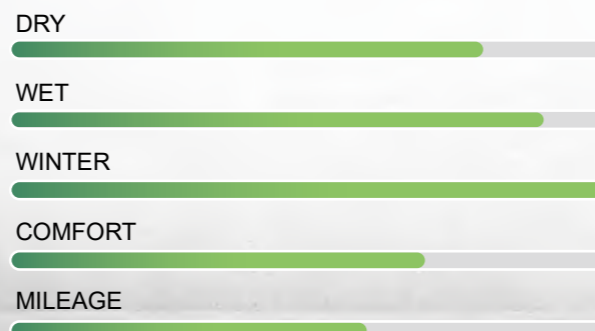

SIZE	LI / SR	Q⁺	C	W	dB	M+S	3PMSF
235/70R16	106T	D	B	B	72	✓	✓
255/70R16	111T	D	B	B	73	✓	✓
215/60R17	96T	D	B	B	72	✓	✓
225/60R17	103TXL	D	B	B	72	✓	✓
225/65R17	102T	D	B	B	72	✓	✓
235/65R17	108TXL	D	B	B	72	✓	✓
245/65R17	111TXL	D	B	B	72	✓	✓
245/70R17	110T	D	B	B	72	✓	✓
255/65R17	110T	D	B	B	73	✓	✓
265/65R17	112T	D	B	B	73	✓	✓
265/70R17	115T	D	B	B	73	✓	✓
225/60R18	100T	D	B	B	72	✓	✓
235/55R18	100T	D	B	B	72	✓	✓
235/60R18	107TXL	D	B	B	72	✓	✓
235/65R18	106T	D	B	B	72	✓	✓
245/50R18	104HXL	D	B	B	72	✓	✓
245/60R18	105T	D	B	B	72	✓	✓
265/60R18	110T	D	B	B	73	✓	✓
265/65R18	114T	D	B	B	73	✓	✓
225/45R19	96HXL	D	B	B	72	✓	✓
225/55R19	99H	D	B	B	72	✓	✓
235/50R19	103HXL	D	B	B	72	✓	✓
235/55R19	101T	D	B	B	72	✓	✓
235/60R19	107TXL	D	B	B	72	✓	✓
245/55R19	103T	D	B	B	72	✓	✓
255/45R19	104HXL	D	B	B	73	✓	✓
255/55R19	111HXL	D	B	B	73	✓	✓
255/60R19	113TXL	D	B	B	73	✓	✓
265/55R19	109T	D	B	B	73	✓	✓
255/55R20	110HXL	D	B	B	73	✓	✓
265/50R20	111TXL	D	B	B	73	✓	✓
265/55R20	113TXL	D	B	B	73	✓	✓
275/50R20	113HXL	D	B	B	73	✓	✓
275/60R20	115T	D	B	B	73	✓	✓
265/45R21	108TXL	D	B	B	73	✓	✓
275/50R21	113HXL	D	B	B	73	✓	✓
285/45R21	113TXL	D	B	B	74	✓	✓
265/40R22	106HXL	D	B	B	73	✓	✓