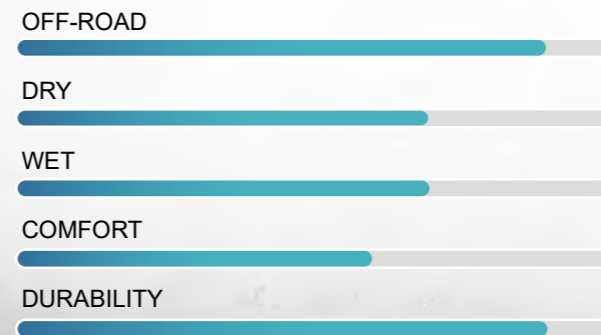

3 PLY 50KI

ROCKTRAXX M/T

SIZE	LI / SR	PLY	SIDEWALL DESCRIPTION	TREAD DEPTH		M+S
				MM	1/32"	
37X12.50R17LT	128Q	10PR/LR E	RBL	15.5	19.5	✓