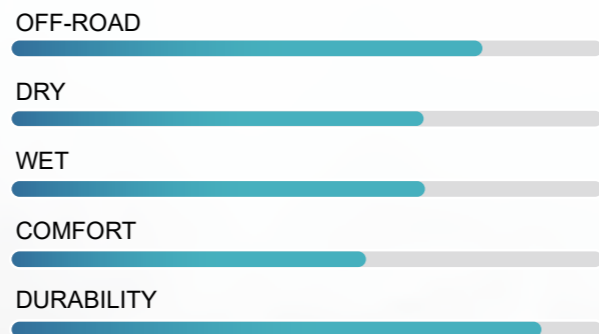

WILDTRAXX R/T

SIZE	LI / SR	PLY	SIDEWALL DESCRIPTION	TREAD DEPTH		M+S
				MM	1/32"	
LT265/75R16	123/120S	10PR/LR E	RBL	13.1	16.5	✓
LT285/75R16	126/123S	10PR/LR E	RBL	13.1	16.5	✓
LT265/70R17	121/118S	10PR/LR E	RBL	13.1	16.5	✓
LT285/70R17	121/118S	10PR/LR E	RBL	13.1	16.5	✓
LT305/65R17	121/118S	10PR/LR E	RBL	13.1	16.5	✓
LT315/70R17	121/118S	10PR/LR E	RBL	13.1	16.5	✓
LT285/65R18	125/122Q	10PR/LR E	RBL	13.1	16.5	✓
LT285/70R18	127/124Q	10PR/LR E	RBL	13.1	16.5	✓
LT305/60R18	121/118S	10PR/LR E	RBL	13.1	16.5	✓
LT325/65R18	127/124S	10PR/LR E	RBL	13.1	16.5	✓
LT275/55R20	120/117S	10PR/LR E	RBL	13.1	16.5	✓
LT285/55R20	122/119S	10PR/LR E	RBL	13.1	16.5	✓
33X12.50R20LT	123R	12PR/LR F	RBL	13.1	16.5	✓
35X12.50R20LT	126R	12PR/LR F	RBL	13.1	16.5	✓
33X12.50R22LT	123R	12PR/LR F	RBL	13.1	16.5	✓
35X12.50R22LT	126R	12PR/LR F	RBL	13.1	16.5	✓
35X12.50R24LT	126R	12PR/LR F	RBL	13.1	16.5	✓
37X13.50R24LT	129R	12PR/LR F	RBL	13.1	16.5	✓