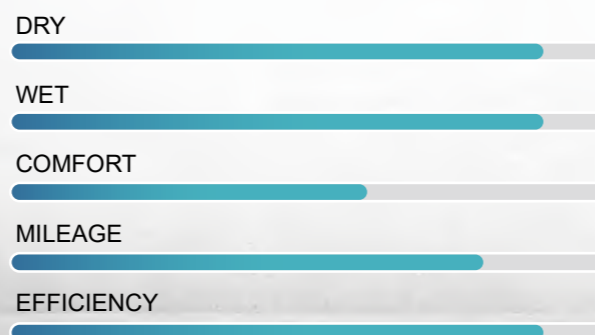

EUROTRAXX H/P

UTQG: 400 A A

SIZE	LI / SR				dB	M+S
145/70R13	71T	C	B	B	70	
145/80R13	75T	C	B	B	70	
155/65R13	73T	C	B	B	70	
155/70R13	75T	C	B	B	70	
155/80R13	79T	C	B	B	70	
165/70R13	79T	C	B	B	70	
175/65R13	80T	C	B	B	70	
175/70R13	82T	C	B	B	70	
155/65R14	75T	C	B	B	70	
165/60R14	75H	C	B	B	70	
165/65R14	79T	C	B	B	70	
165/70R14	81T	C	B	B	70	
165/70R14	85TXL	C	B	B	70	
175/65R14	82H	C	B	B	70	
175/65R14	86TXL	C	B	B	70	
175/70R14	84T	C	B	B	70	
175/70R14	88TXL	C	B	B	70	
185/55R14	80V	C	B	B	70	
185/60R14	82H	C	B	B	70	
185/65R14	86H	C	B	B	70	
185/70R14	88T	C	B	B	70	
155/60R15	74T	C	B	B	70	
165/60R15	81TXL	C	B	B	70	
165/65R15	81T	C	B	B	70	
175/55R15	77H	C	B	B	70	
175/60R15	81H	C	B	B	70	
175/65R15	84H	C	B	B	70	
185/55R15	82V	C	B	B	70	
185/60R15	84H	C	B	B	70	
185/60R15	88HXL	C	B	B	70	
185/65R15	88H	C	B	B	70	
185/65R15	92TXL	C	B	B	70	
195/50R15	82V	C	B	B	70	
195/55R15	85V	C	B	B	70	
195/60R15	88H	C	B	B	70	
195/60R15	88V	C	B	B	70	
195/65R15	91V	C	B	B	70