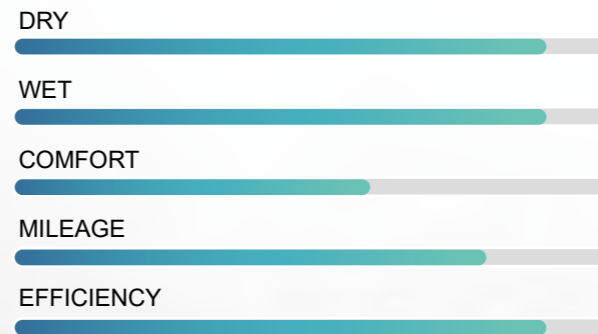

CITYTRAXX G/P

UTQG: 560 A A

SIZE	LI / SR	SIDEWALL DESCRIPTION	MM	TREAD DEPTH		M+S
				1/32"		
155/80R13	79T	BSW	7.4	9.3	✓	
165/80R13	83T	BSW	7.4	9.3	✓	
175/70R13	82T	BSW	7.4	9.3	✓	
165/60R14	75H	BSW	7.4	9.3	✓	
165/65R14	79H	BSW	7.4	9.3	✓	
175/65R14	86TXL	BSW	7.4	9.3	✓	
175/70R14	84H	BSW	7.4	9.3	✓	
185/60R14	82H	BSW	7.4	9.3	✓	
185/65R14	86H	BSW	7.4	9.3	✓	
185/70R14	88H	BSW	7.4	9.3	✓	
195/70R14	91H	BSW	7.4	9.3	✓	
205/70R14	95H	BSW	7.4	9.3	✓	
175/55R15	77H	BSW	7.4	9.3	✓	
175/60R15	81V	BSW	7.4	9.3	✓	
175/65R15	84H	BSW	7.4	9.3	✓	
185/55R15	82V	BSW	7.4	9.3	✓	
185/60R15	84H	BSW	7.4	9.3	✓	
185/65R15	88H	BSW	7.4	9.3	✓	
195/50R15	82V	BSW	7.4	9.3	✓	
195/55R15	85V	BSW	7.4	9.3	✓	
195/60R15	88H	BSW	7.4	9.3	✓	
195/65R15	91H	BSW	7.4	9.3	✓	
205/60R15	91V	BSW	7.4	9.3	✓	
205/65R15	94H	BSW	7.8	9.8	✓	
205/70R15	96H	BSW	7.8	9.8	✓	
215/65R15	96H	BSW	7.8	9.8	✓	
215/70R15	98H	BSW	7.8	9.8	✓	
225/70R15	100H	BSW	7.8	9.8	✓	
185/55R16	83V	BSW	7.4	9.3	✓	
195/50R16	84V	BSW	7.4	9.3	✓	
195/55R16	87V	BSW	7.4	9.3	✓	
195/60R16	89H	BSW	7.4	9.3	✓	
205/55R16	91V	BSW	7.4	9.3	✓	
205/60R16	92V	BSW	7.4	9.3	✓	
205/65R16	95H	BSW	7.8	9.8	✓	
215/55R16	97VXL	BSW	7.4	9.3	✓	
215/60R16	95V	BSW	7.8	9.8	✓	
215/65R16	98H	BSW	7.8	9.8	✓	
225/55R16	99VXL	BSW	7.4	9.3	✓	
225/60R16	98H	BSW	7.8	9.8	✓	
225/65R16	100H	BSW	7.8	9.8	✓