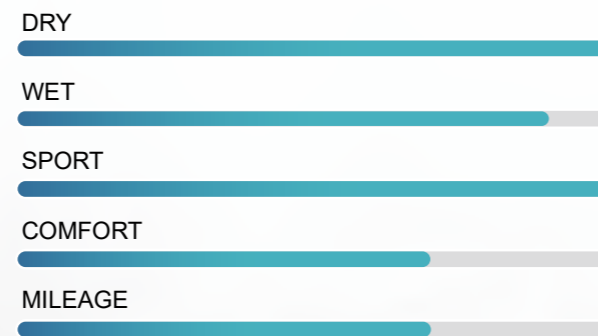

CITY SPORT

UTQG: 240 A A

SIZE	LI / SR	SIDEWALL DESCRIPTION	MM	TREAD DEPTH		M+S
				1/32"		
245/45ZR18	100WXL	BSW	7.4	9.3	✓	
275/40ZR18	103WXL	BSW	7.4	9.3	✓	
255/50R18	106VXL	BSW	7.4	9.3	✓	
255/55R18	109VXL	BSW	7.4	9.3	✓