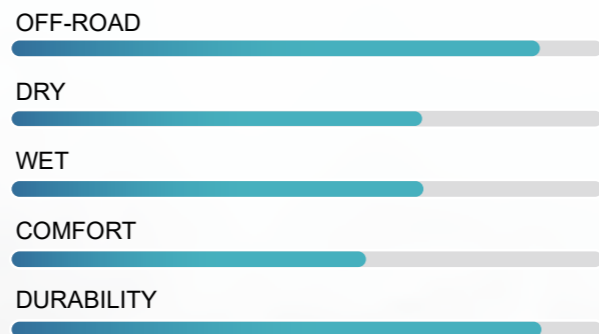

WILDTRAXX M/T

SIZE	LI / SR	PLY	SIDEWALL DESCRIPTION	TREAD DEPTH		M+S
				MM	1/32"	
31X10.50R15LT	109Q	6PR/LR C	RBL	15.0	18.8	✓
33X12.50R15LT	108Q	6PR/LR C	RBL	15.0	18.8	✓
LT245/75R16	120/116Q	10PR/LR E	RBL	15.0	18.8	✓
LT265/75R16	123/120Q	10PR/LR E	RBL	15.0	18.8	✓
LT285/75R16	126/123Q	10PR/LR E	RBL	15.0	18.8	✓
LT315/75R16	127/124Q	10PR/LR E	RBL	15.0	18.8	✓
LT265/70R17	121/118Q	10PR/LR E	RBL	15.0	18.8	✓
LT285/70R17	121/118Q	10PR/LR E	RBL	15.0	18.8	✓
33X12.50R17LT	120Q	10PR/LR E	RBL	15.0	18.8	✓
35X12.50R17LT	121Q	10PR/LR E	RBL	15.0	18.8	✓
LT275/65R18	123/120Q	10PR/LR E	RBL	15.0	18.8	✓
LT285/65R18	125/122Q	10PR/LR E	RBL	15.0	18.8	✓
33X12.50R18LT	118Q	10PR/LR E	RBL	15.0	18.8	✓
35X12.50R18LT	123Q	10PR/LR E	RBL	15.0	18.8	✓
33X12.50R20LT	114Q	10PR/LR E	RBL	15.0	18.8	✓
35X12.50R20LT	121Q	10PR/LR E	RBL	15.0	18.8	✓
37X13.50R20LT	127Q	10PR/LR E	RBL	15.0	18.8	✓
40X15.50R20LT	130Q	10PR/LR E	RBL	15.0	18.8	✓
33X12.50R22LT	109Q	10PR/LR E	RBL	15.0	18.8	✓
35X12.50R22LT	117Q	10PR/LR E	RBL	15.0	18.8	✓
37X13.50R22LT	123Q	10PR/LR E	RBL	15.0	18.8	✓
40X15.50R22LT	128Q	10PR/LR E	RBL	15.0	18.8	✓
33X12.50R24LT	104Q	10PR/LR E	RBL	15.0	18.8	✓
35X12.50R24LT	114Q	10PR/LR E	RBL	15.0	18.8	✓