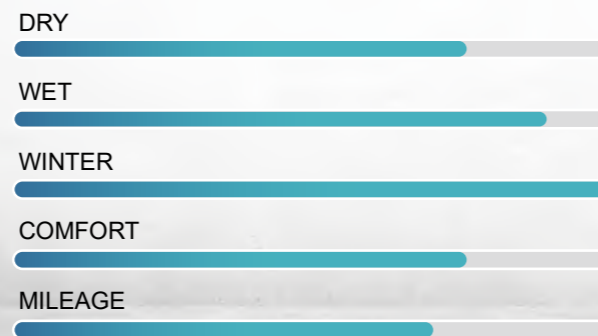

SIZE	LI / SR	Q⁺	C	W	dB	M+S	3PMSF
155/70R13	75T	D	B	B	71	✓	✓
155/80R13	79T	D	B	B	71	✓	✓
175/70R13	82T	D	B	B	71	✓	✓
155/65R14	75T	D	B	B	71	✓	✓
165/65R14	79T	D	B	B	71	✓	✓
165/70R14	81T	D	B	B	71	✓	✓
165/70R14	85TXL	D	B	B	71	✓	✓
175/65R14	82T	D	B	B	71	✓	✓
175/65R14	86TXL	D	B	B	71	✓	✓
175/70R14	84T	D	B	B	71	✓	✓
185/60R14	82T	D	B	B	71	✓	✓
185/65R14	86T	D	B	B	71	✓	✓
165/60R15	81TXL	D	B	B	71	✓	✓
165/65R15	81T	D	B	B	71	✓	✓
175/65R15	88HXL	D	B	B	71	✓	✓
185/55R15	86VXL	D	B	B	71	✓	✓
185/60R15	84T	D	B	B	71	✓	✓
185/60R15	88TXL	D	B	B	71	✓	✓
185/65R15	88H	D	B	B	71	✓	✓
185/65R15	92TXL	D	B	B	71	✓	✓
195/50R15	86HXL	D	B	B	72	✓	✓
195/55R15	85H	D	B	B	72	✓	✓
195/60R15	92HXL	D	B	B	72	✓	✓
195/65R15	91H	D	B	B	72	✓	✓
195/65R15	95TXL	D	B	B	72	✓	✓
205/65R15	94H	D	B	B	72	✓	✓
205/70R15	96T	D	B	B	72	✓	✓
195/45R16	84VXL	D	B	B	72	✓	✓
195/55R16	91VXL	D	B	B	72	✓	✓
205/55R16	91H	D	B	B	72	✓	✓
205/55R16	94HXL	D	B	B	72	✓	✓
205/60R16	92H	D	B	B	72	✓	✓
205/60R16	96HXL	D	B	B	72	✓	✓
205/65R16	99HXL	D	B	B	72	✓	✓
215/55R16	97HXL	D	B	B	72	✓	✓
215/60R16	99HXL	D	B	B	72	✓	✓
215/65R16	98H	D	B	B	72	✓	✓
215/70R16	104HXL	D	B	B	72	✓	✓