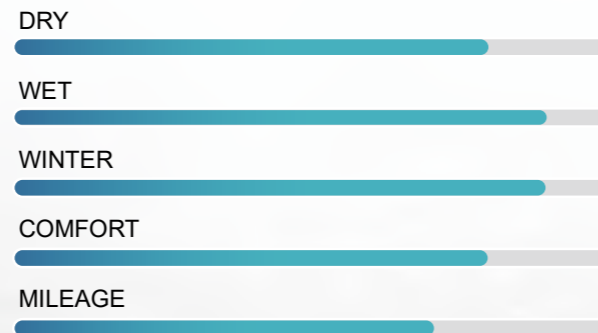

DURATRAXX VAN A/S

SIZE	LI / SR	0³	C	B	dB	M+S	3PMSF
175/65R14C	90/88T	D	B	B	73	✓	✓
175/70R14C	95/93T	D	B	B	73	✓	✓
195/70R15C	104/102S	C	B	B	73	✓	✓
215/70R15C	109/107S	C	B	B	73	✓	✓
225/70R15C	112/110S	C	B	B	73	✓	✓
185/75R16C	104/102S	C	B	B	73	✓	✓
195/60R16C	99/97H	D	B	B	73	✓	✓
195/65R16C	104/102S	C	B	B	73	✓	✓
195/75R16C	107/105S	C	B	B	73	✓	✓
205/65R16C	107/105T	C	B	B	73	✓	✓
205/75R16C	113/111S	C	B	B	73	✓	✓
215/60R16C	103/101T	C	B	B	73	✓	✓
215/65R16C	109/107T	C	B	B	73	✓	✓
215/75R16C	113/111S	C	B	B	73	✓	✓
225/65R16C	112/110S	C	B	B	73	✓	✓
235/65R16C	115/113S	C	B	B	73	✓	✓
235/65R16C	121/119R	C	B	B	73	✓	✓