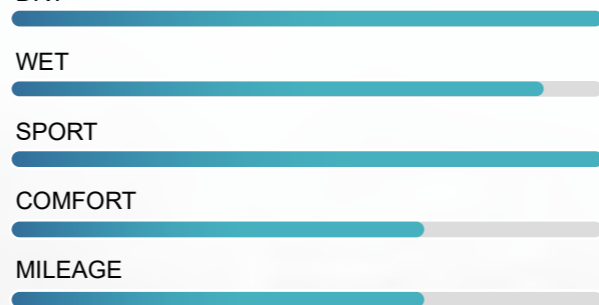

DRY

WET

SPORT

COMFORT

MILEAGE

CITYTRAXX H/P

UTQG: 420 A A

SIZE	LI / SR	SIDEWALL DESCRIPTION	TREAD DEPTH		M+S
			MM	1/32"	
205/40ZR17	84WXL	BSW	7.4	9.3	✓
205/45ZR17	88WXL	BSW	7.4	9.3	✓
205/50ZR17	93WXL	BSW	7.4	9.3	✓
205/55ZR17	95WXL	BSW	7.4	9.3	✓
215/45ZR17	91WXL	BSW	7.4	9.3	✓
215/50ZR17	95WXL	BSW	7.4	9.3	✓
215/55ZR17	98WXL	BSW	7.4	9.3	✓
225/45ZR17	94WXL	BSW	7.4	9.3	✓
225/50ZR17	98WXL	BSW	7.4	9.3	✓
225/55ZR17	101WXL	BSW	7.4	9.3	✓
235/45ZR17	97WXL	BSW	7.4	9.3	✓
235/50ZR17	100WXL	BSW	7.4	9.3	✓
235/55ZR17	103WXL	BSW	7.4	9.3	✓
245/40ZR17	95WXL	BSW	7.4	9.3	✓
245/45ZR17	99WXL	BSW	7.4	9.3	✓
215/45ZR18	93WXL	BSW	7.4	9.3	✓
215/55ZR18	99WXL	BSW	7.4	9.3	✓
225/40ZR18	92WXL	BSW	7.4	9.3	✓
225/45ZR18	95WXL	BSW	7.4	9.3	✓
225/50ZR18	99WXL	BSW	7.4	9.3	✓
225/55ZR18	102WXL	BSW	7.4	9.3	✓
235/40ZR18	95WXL	BSW	7.4	9.3	✓
235/45ZR18	98WXL	BSW	7.4	9.3	✓
235/50ZR18	101WXL	BSW	7.4	9.3	✓
235/55ZR18	104WXL	BSW	7.4	9.3	✓
245/40ZR18	97WXL	BSW	7.4	9.3	✓
245/45ZR18	100WXL	BSW	7.4	9.3	✓
245/50ZR18	104WXL	BSW	7.4	9.3	✓
255/35ZR18	94WXL	BSW	7.6	9.5	✓
255/40ZR18	99WXL	BSW	7.6	9.5	✓
255/45ZR18	103WXL	BSW	7.6	9.5	✓
265/35ZR18	97WXL	BSW	7.6	9.5	✓
225/40ZR19	93WXL	BSW	7.4	9.3	✓
225/45ZR19	96WXL	BSW	7.4	9.3	✓
225/55ZR19	103WXL	BSW	7.4	9.3	✓
235/40ZR19	96WXL	BSW	7.4	9.3	✓