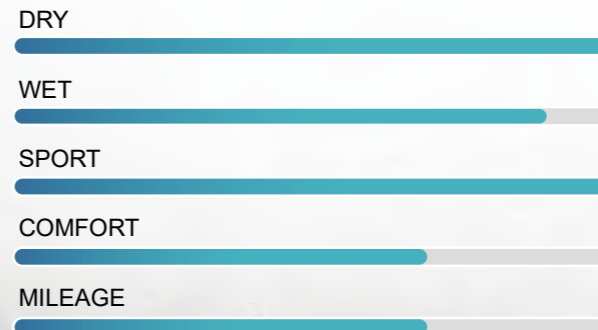

*UNDER DEVELOPMENT

SPORTRAXX UHP

SPORTY PERFORMANCE PCR

The SPORTRAXX UHP aims to maximize road performance and driving pleasure of their newest sport car, super SUVs and electrified vehicles.

- The adaptive tread design specially for sporty Ultra-High-Performance ensures greater stability and ride comfort on both wet and dry roads.
- Stylish and strong shoulder design to form enough ground contact in the outer area for crisp cornering.
- Wide longitudinal grooves and shoulder lateral openings provide optimum drainage when driving straight ahead.
- The whole 3-D edges design for smooth tread block entry into the footprint to improve acoustic comfort.
- Sporty tread compound and internal construction extend the dynamic performance to a wide range of service specifically for high performance electric and plug-in vehicles.