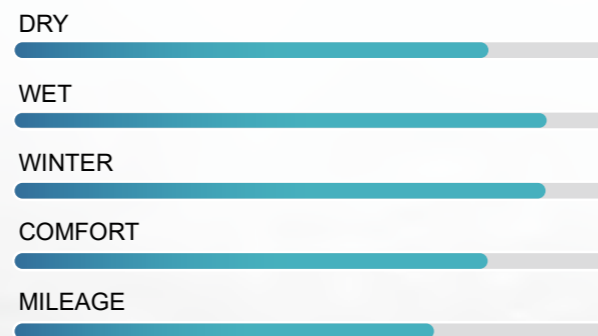

SIZE	LI / SR	U¹	C²	U³	dB	M+S	3PMSF
155/65R13	73T	D	B	B	71	✓	✓
155/70R13	75T	D	B	B	71	✓	✓
155/80R13	79T	D	B	B	71	✓	✓
165/70R13	79T	D	B	B	71	✓	✓
165/70R13	83TXL	D	B	B	71	✓	✓
175/70R13	82T	D	B	B	71	✓	✓
155/65R14	75T	D	B	B	71	✓	✓
165/60R14	79HXL	D	B	B	71	✓	✓
165/65R14	79T	D	B	B	71	✓	✓
165/70R14	81T	D	B	B	71	✓	✓
175/65R14	82T	D	B	B	71	✓	✓
175/65R14	86TXL	D	B	B	71	✓	✓
175/70R14	84T	D	B	B	71	✓	✓
175/70R14	88TXL	D	B	B	71	✓	✓
185/60R14	82H	D	B	B	71	✓	✓
185/65R14	86H	D	B	B	71	✓	✓
185/70R14	88T	D	B	B	71	✓	✓
195/70R14	91T	C	B	B	72	✓	✓
165/65R15	81H	D	B	B	71	✓	✓
175/65R15	84H	D	B	B	71	✓	✓
185/55R15	82H	D	B	B	71	✓	✓
185/60R15	88HXL	D	B	B	71	✓	✓
185/65R15	88H	D	B	B	71	✓	✓
185/65R15	92HXL	C	B	B	71	✓	✓
195/50R15	82V	D	B	B	72	✓	✓
195/55R15	85V	D	B	B	72	✓	✓
195/60R15	88V	D	B	B	72	✓	✓
195/65R15	91H	C	B	B	72	✓	✓
195/65R15	95HXL	C	B	B	72	✓	✓
205/65R15	94V	C	B	B	72	✓	✓
215/65R15	96H	C	B	B	72	✓	✓