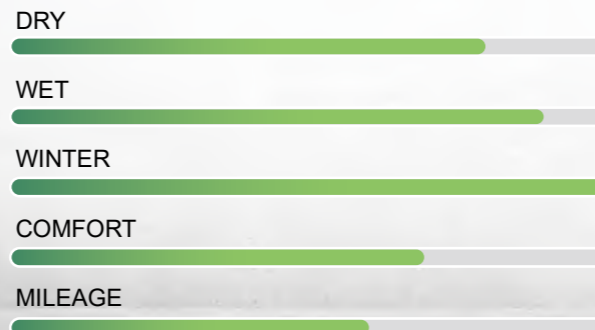

ARCTICTRAXX

SIZE	LI / SR	Q⁺	C	B	dB	M+S	3PMSF
175/70R13	82T	D	C	B	71	✓	✓
175/65R14	86TXL	D	C	B	71	✓	✓
175/70R14	88TXL	D	C	B	71	✓	✓
185/60R14	82T	D	C	B	71	✓	✓
185/65R14	90TXL	D	C	B	71	✓	✓
185/70R14	92TXL	D	C	B	71	✓	✓
185/60R15	88TXL	D	C	B	71	✓	✓
185/65R15	92TXL	D	C	B	71	✓	✓
195/60R15	92TXL	D	C	B	72	✓	✓
195/65R15	95TXL	D	C	B	72	✓	✓
205/65R15	99TXL	D	C	B	72	✓	✓
205/70R15	96T	D	C	B	72	✓	✓
205/55R16	94TXL	D	C	B	72	✓	✓
205/60R16	96TXL	D	C	B	72	✓	✓
205/65R16	99TXL	D	C	B	72	✓	✓
215/55R16	97TXL	D	C	B	72	✓	✓
215/60R16	99TXL	D	C	B	72	✓	✓
215/65R16	102TXL	D	C	B	72	✓	✓
215/70R16	100T	D	C	B	72	✓	✓
235/70R16	106T	D	C	B	72	✓	✓
245/70R16	111TXL	D	C	B	72	✓	✓
215/50R17	95TXL	D	C	B	72	✓	✓
215/55R17	98TXL	D	C	B	72	✓	✓
215/60R17	100TXL	D	C	B	72	✓	✓
225/45R17	94TXL	D	C	B	72	✓	✓
225/50R17	98TXL	D	C	B	72	✓	✓
225/55R17	101TXL	D	C	B	72	✓	✓
225/60R17	103TXL	D	C	B	72	✓	✓
225/65R17	106TXL	D	C	B	72	✓	✓
235/55R17	103TXL	D	C	B	72	✓	✓
235/65R17	108TXL	D	C	B	72	✓	✓
265/65R17	112T	D	C	B	73	✓	✓
215/55R18	99TXL	D	C	B	72	✓	✓
225/45R18	95TXL	D	C	B	72	✓	✓
225/55R18	102TXL	D	C	B	72	✓	✓
225/60R18	104TXL	D	C	B	72	✓	✓