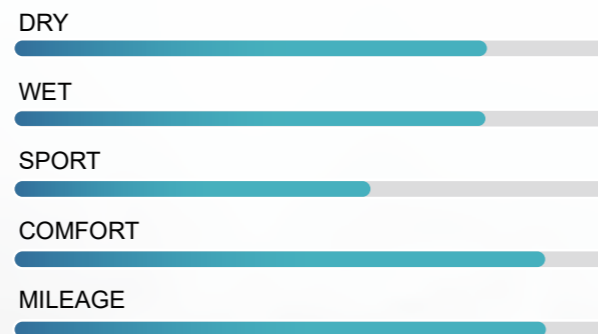

50KI

CITYTRAXX H/T

UTQG: 480 A A

SIZE	LI / SR	SIDEWALL DESCRIPTION	TREAD DEPTH		M+S
			MM	1/32"	
205/70R16	97H	BSW	8.2	10.3	✓
215/70R16	100H	BSW	8.2	10.3	✓
225/70R16	107HXL	BSW	8.2	10.3	✓
235/60R16	100H	BSW	8.2	10.3	✓
235/65R16	107HXL	BSW	8.2	10.3	✓
235/70R16	106H	BSW	8.2	10.3	✓
245/70R16	111HXL	BSW	8.2	10.3	✓
255/70R16	111H	BSW	8.2	10.3	✓
265/70R16	112H	BSW	8.2	10.3	✓
275/70R16	114H	BSW	8.2	10.3	✓
215/60R17	100HXL	BSW	8.2	10.3	✓
215/65R17	99H	BSW	8.2	10.3	✓
225/60R17	99H	BSW	8.2	10.3	✓
225/65R17	102H	BSW	8.2	10.3	✓
235/60R17	102H	BSW	8.2	10.3	✓
235/65R17	108HXL	BSW	8.2	10.3	✓
245/65R17	111HXL	BSW	8.2	10.3	✓
245/70R17	110H	BSW	8.2	10.3	✓
255/65R17	110H	BSW	8.2	10.3	✓
265/65R17	112H	BSW	8.2	10.3	✓
265/70R17	115H	BSW	8.2	10.3	✓
275/65R17	115H	BSW	8.2	10.3	✓
285/65R17	116H	BSW	8.2	10.3	✓
225/60R18	100H	BSW	8.2	10.3	✓
235/60R18	107HXL	BSW	8.2	10.3	✓
235/65R18	110HXL	BSW	8.2	10.3	✓
245/60R18	105H	BSW	8.2	10.3	✓
255/55R18	109HXL	BSW	8.2	10.3	✓
255/60R18	112HXL	BSW	8.2	10.3	✓
255/65R18	111H	BSW	8.2	10.3	✓
255/70R18	113H	BSW	8.2	10.3	✓
265/60R18	110H	BSW	8.2	10.3	✓