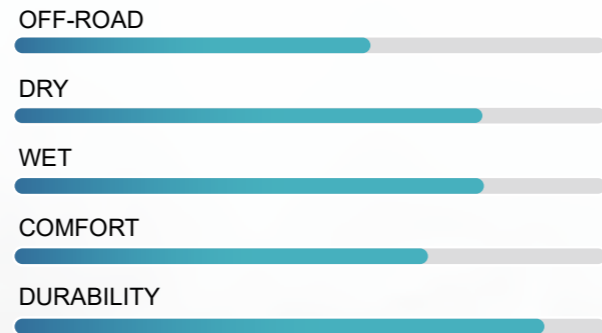

50KI

ROVERTRAXX X/T

UTQG: 600 A A(B)

SIZE	LI / SR	SIDEWALL DESCRIPTION	TREAD DEPTH		M+S
			MM	1/32"	
195/80R15	100T	RBL	8.5	10.7	✓
235/75R15	109TXL	RBL	9.0	11.3	✓
255/70R15	112T	RBL	9.0	11.3	✓
265/70R15	112T	RBL	9.0	11.3	✓
205/80R16	104S	RBL	8.5	10.7	✓
215/70R16	100H	RBL	8.5	10.7	✓
225/70R16	103T	RBL	8.5	10.7	✓
225/75R16	108TXL	RBL	9.0	11.3	✓
235/70R16	106T	RBL	9.0	11.3	✓
245/70R16	111HXL	RBL	9.0	11.3	✓
245/75R16	115TXL	RBL	9.0	11.3	✓
255/70R16	111T	RBL	9.0	11.3	✓
265/70R16	116HXL	RBL	9.0	11.3	✓
215/65R17	99H	RBL	8.5	10.7	✓
225/60R17	99H	RBL	8.5	10.7	✓
225/65R17	102H	RBL	8.5	10.7	✓
235/65R17	108HXL	RBL	9.0	11.3	✓
245/65R17	107H	RBL	9.0	11.3	✓
245/70R17	114HXL	RBL	9.0	11.3	✓
265/65R17	116HXL	RBL	9.0	11.3	✓
265/70R17	115H	RBL	9.0	11.3	✓
225/55R18	102HXL	RBL	9.0	11.3	✓
225/60R18	104HXL	RBL	9.0	11.3	✓
235/55R18	104HXL	RBL	9.0	11.3	✓
235/60R18	107HXL	RBL	9.0	11.3	✓
235/65R18	110HXL	RBL	9.0	11.3	✓
245/60R18	105H	RBL	9.0	11.3	✓
255/55R18	109HXL	RBL	9.0	11.3	✓
255/60R18	112HXL	RBL	9.0	11.3	✓
265/60R18	114HXL	RBL	9.0	11.3	✓
265/65R18	116HXL	RBL	9.0	11.3	✓
265/70R18	116H	RBL	9.0	11.3	✓
275/65R18	116H	RBL	9.0	11.3	✓
245/50R20	102HXL	RBL	9.0	11.3	✓
255/50R20	109HXL	RBL	9.0	11.3	✓
255/55R20	110HXL	RBL	9.0	11.3	✓
265/50R20	111HXL	RBL	9.0	11.3	✓
275/55R20	117VXL	RBL	9.0	11.3	✓
275/60R20	116HXL	RBL	9.0	11.3	✓
275/50R22	115VXL	RBL	9.0	11.3	✓
285/45R22	114VXL	RBL	9.0	11.3	✓

SIZE	LI / SR	PLY	SIDEWALL DESCRIPTION	TREAD DEPTH		M+S
				MM	1/32"	
31X10.5R15LT	109S	6PR/LR C	RBL	11.5	14.5	✓
33X12.5R15LT	108Q	6PR/LR C	RBL	11.5	14.5	✓
LT245/75R16	120/116S	10PR/LR E	RBL	11.5	14.5	✓
LT265/75R16	123/120S	10PR/LR E	RBL	11.5	14.5	✓
LT265/70R17	123/120S	10PR/LR E	RBL	11.5	14.5	✓
LT285/70R17	126/123S	10PR/LR E	RBL	11.5	14.5	✓