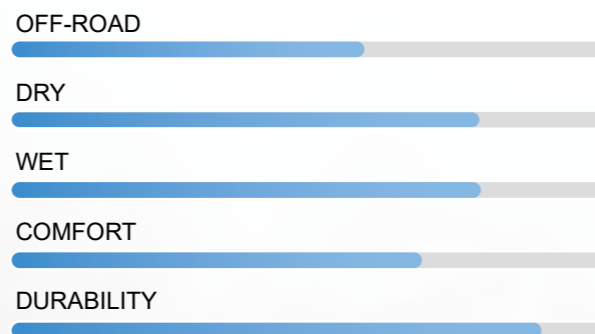

PEAKTRAXX ATX

UTQG: 500 A A

SIZE	LI / SR	SIDEWALL DESCRIPTION	TREAD DEPTH		M+S
			MM	1/32"	
P225/65R17	102T	RWL	9.0	11.3	✓
P235/65R17	104T	RWL	9.0	11.3	✓
P245/65R17	111TXL	RWL	9.0	11.3	✓
P245/70R17	110T	RWL	9.0	11.3	✓
P235/60R18	107TXL	RWL	9.0	11.3	✓
P245/60R18	105T	RWL	9.0	11.3	✓
P235/55R19	105TXL	RWL	9.0	11.3	✓
P245/55R19	103T	RWL	9.0	11.3	✓
P245/50R20	102T	RWL	9.0	11.3	✓
P255/50R20	109TXL	RWL	9.0	11.3	✓
P275/50R22	115HXL	RWL	9.0	11.3	✓
P285/45R22	114HXL	RWL	9.0	11.3	✓

SIZE	LI / SR	PLY	SIDEWALL DESCRIPTION	TREAD DEPTH		M+S
				MM	1/32"	
LT305/65R17	121/118S	10PR/LR E	RWL	11.3	14.2	✓
LT315/70R17	121/118S	10PR/LR E	RWL	11.3	14.2	✓
LT285/65R18	125/122S	10PR/LR E	RWL	11.3	14.2	✓
LT285/75R18	129/126R	10PR/LR E	RWL	11.3	14.2	✓
LT305/70R18	126/123R	10PR/LR E	RWL	11.3	14.2	✓
LT325/65R18	127/124S	10PR/LR E	RWL	11.3	14.2	✓
LT285/55R20	122/119S	10PR/LR E	RWL	11.3	14.2	✓
LT285/60R20	125/122S	10PR/LR E	RWL	11.3	14.2	✓
LT295/60R20	126/123R	10PR/LR E	RWL	11.3	14.2	✓
LT305/55R20	121/118S	10PR/LR E	RWL	11.3	14.2	✓
33X12.50R20LT	114R	10PR/LR E	RWL	11.3	14.2	✓
35X12.50R20LT	125R	12PR/LR F	RWL	11.3	14.2	✓
33X12.50R22LT	109S	10PR/LR E	RWL	11.3	14.2	✓
35X12.50R22LT	121R	12PR/LR F	RWL	11.3	14.2	✓
35X12.50R24LT	116R	12PR/LR F	RWL	11.3	14.2	✓
37X13.50R24LT	124R	12PR/LR F	RWL	11.3	14.2	✓