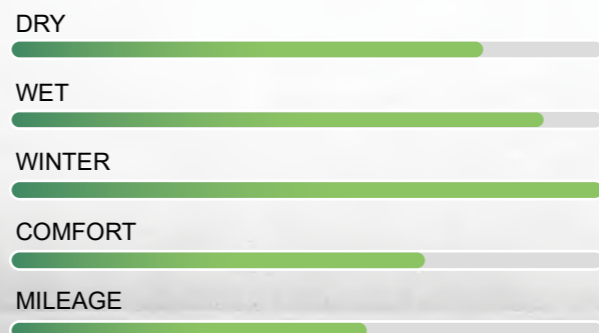

WINTERTRAXX H/P

WINTERTRAXX H/P

STUDLESS WINTER TIRE

WINTERTRAXX H/P is an asymmetrical modern snow tire featuring superior handling and traction under winter conditions.

- Asymmetrical winter tire designed for snowy conditions.
- High-density 3D ripple sipes improve overall wear pattern and traction on snowy and icy surfaces.
- Silica-infused tread compound widens operational temperature range and increases traction on snow and ice.
- Pattern design offers superior handling and traction on snowy surfaces.