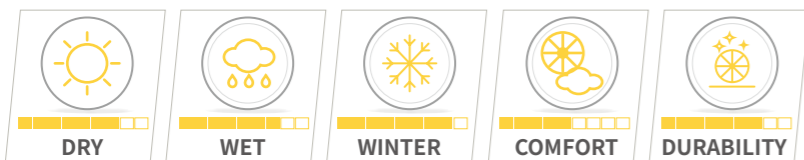

PERFORMANCE

RANGE: **16-17**
SPEED RATE: **S**
ASPECT RATIO: **70-75**
SECTION WIDTH: **225-265**

X-PRIVILO S550

Rim	Size	LI	SR	PR	RRC	Wet Grip	NoiseClass	Noise Value (dB)	M+S	3PMSF	EPREL Code
17	LT245/70R17	119/116	S	10PR	C	D	B	73	✓	✓	1573061
	LT265/70R17	121/118	S	10PR	C	D	B	73	✓	✓	1573063
16	LT225/75R16	115/112	S	10PR	C	D	B	73	✓	✓	1573060
	LT245/75R16	120/116	S	10PR	C	D	B	73	✓	✓	1573062