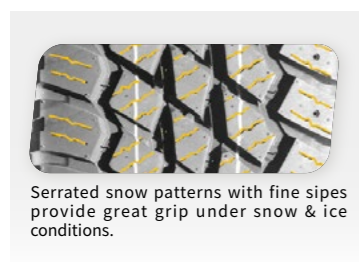

X-PRIVILO AT08 ONLY FOR P TIRE **UTQG: 560 A A**

SUV / 4X4 TIRES

ALL TERRAIN

X-PRIVILO AT08 series has excellent performance for multi road conditions. The whole design offers efficient water drainage and enhance vehicle performance on both on and off roads. Aggressive sidewall protections increase off-road bite and prevent damage from sidewall cut and abrasions.