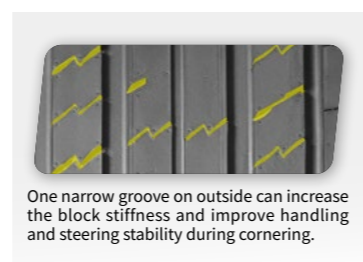

X-PRIVILO RS01

UTQG: 340 A A

SUMMER TIRES

SPORTY SUV

X-PRIVILO RS01 is designed as a premium summer pattern with high performance capability. The tread profile enables exceptional high-speed, superb handling and cornering response on dry and wet surfaces. Modern tread design with special compound provides fuel economy as well as durability.

PERFORMANCE

RANGE: **20-23**
SPEED RATE: **W/Y**
ASPECT RATIO: **30-55**
SECTION WIDTH: **225-325**

X-PRIVILO RS01

Rim	Size	LI	SR	XL	RRC	Wet Grip	Noise Class	Noise Value (dB)	M+S	3PMSF	EPREL Code
23	285/35ZR23	107	Y	XL	C	C	A	72	✓		2196855
	285/40ZR23	111	Y	XL	C	C	A	72	✓		2196856
	295/35ZR23	108	Y	XL	C	C	A	72	✓		
	305/35ZR23	111	Y	XL	C	C	A	72	✓		2196857
	325/35ZR23	115	Y	XL	C	C	A	72	✓		
22	255/40R22	103	V	XL	C	C	B	72	✓		607449
	265/35ZR22	102	Y	XL	C	C	B	72	✓		607435
	265/40ZR22	106	Y	XL	C	C	B	72	✓		2322067
	265/50ZR22	112	Y	XL	C	C	B	72	✓		
	275/35ZR22	104	Y	XL	C	C	A	72	✓		999278
	275/40ZR22	108	Y	XL	C	C	B	72	✓		2234373
	275/50ZR22	115	Y	XL	C	C	B	72	✓		607876
	285/35ZR22	106	Y	XL	C	C	A	72	✓		607681
	285/40ZR22	110	Y	XL	C	C	A	72	✓		999326
	285/45ZR22	114	Y	XL	C	C	A	72	✓		
	315/30ZR22	107	Y	XL	C	C	A	72	✓		2234379
	315/35ZR22	111	Y	XL	C	C	A	72	✓		2234387
	325/40ZR22	114	Y		C	C	A	72	✓		
21	225/45ZR21	95	Y		C	C	B	71	✓		2441974
	235/45ZR21	101	Y	XL	C	C	B	71	✓		2322065
	235/50ZR21	101	Y		C	C	B	71	✓		
	245/35ZR21	96	Y	XL	C	C	B	71	✓		607561
	245/40ZR21	100	Y	XL	C	C	B	71	✓		999037
	255/35ZR21	98	Y	XL	C	C	B	72	✓		
	255/40ZR21	102	Y	XL	C	C	B	72	✓		999108
	255/45ZR21	106	Y	XL	C	C	B	72	✓		2322066
	265/35ZR21	101	Y	XL	C	C	B	72	✓		2464530
	265/40ZR21	105	Y	XL	C	C	B	72	✓		999112
	265/45ZR21	108	Y	XL	C	C	B	72	✓		999114
	275/30ZR21	98	Y	XL	C	C	B	72	✓		613144
	275/35ZR21	103	Y	XL	C	C	B	72	✓		999152
275/40ZR21	107	Y	XL	C	C	B	72	✓		607984	
275/45ZR21	110	W	XL	C	C	B	72	✓		607549	
275/45ZR21	110	Y	XL	C	C	B	72	✓		607761	
275/50ZR21	113	Y	XL	C	C	B	72	✓		2322071	
285/35ZR21	105	Y	XL	C	C	A	72	✓		2210267