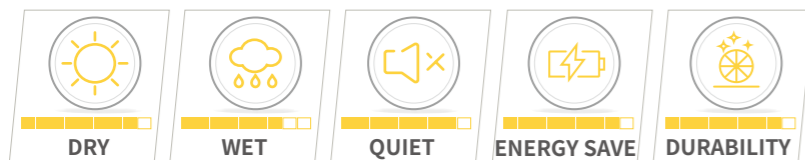

The 3D sipes to keep the tire in an optimize shape. This helps to provide outstanding grip performance on dry, wet roads and light snow.

PERFORMANCE

RANGE: **16-19**
 SPEED RATE: **H/V**
 ASPECT RATIO: **45-65**
 SECTION WIDTH: **175-245**