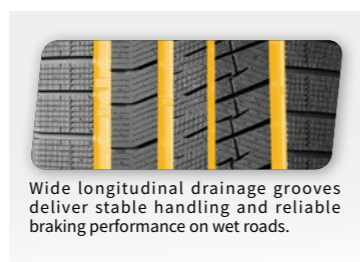

WINTER

X-PRIVILO S360

WINTER TIRES

SUPERD STUDLESS SNOW TYRE

X-PRIVILO S360 is Tracmax's premium studless passenger car tires new designed pattern, with soft compound and block pattern spread the overall tread. supporting the vehicle to achieve super high performance, safety and durability with shorter braking distance.