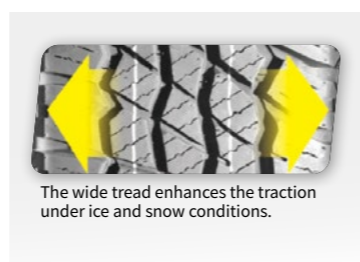

X-PRIVILO AT08 ONLY FOR P TIRE **UTQG: 560 A A**

SUV / 4X4 TIRES

ALL TERRAIN

X-PRIVILO AT08 series has excellent performance for multi road conditions. The whole design offers efficient water drainage and enhance vehicle performance on both on and off roads. Aggressive sidewall protections increase off-road bite and prevent damage from sidewall cut and abrasions.