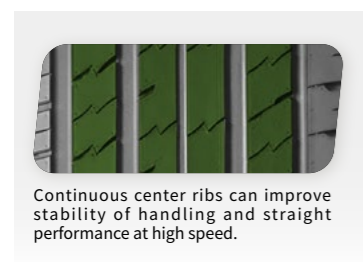

X-PRIVILO RS01

UTQG: 340 A A

SUMMER TIRES

SPORTY SUV

X-PRIVILO RS01 is designed as a premium summer pattern with high performance capability. The tread profile enables exceptional high-speed, superb handling and cornering response on dry and wet surfaces. Modern tread design with special compound provides fuel economy as well as durability.