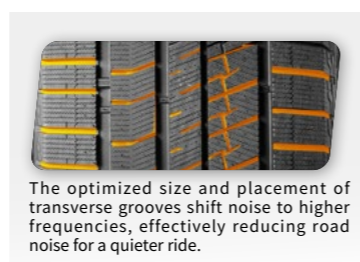

WINTER

X-PRIVILO S360

WINTER TIRES

SUPERD STUDLESS SNOW TYRE

X-PRIVILO S360 is Tracmax's premium studless passenger car tires new designed pattern, with soft compound and block pattern spread the overall tread. supporting the vehicle to achieve super high performance, safety and durability with shorter braking distance.