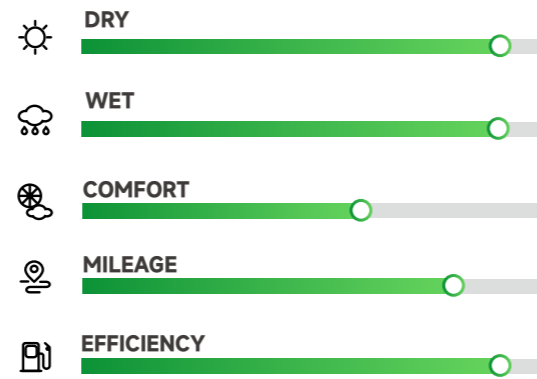

X-PRIVILO TX1

UTQG: 400 A A

COMFORT PCR

X-PRIVILO TX1 is developed for mid-class cars, provides ultimate quiet and comfortable driving performance with high-tech structure, special tread compound enables optimum performance in wet and dry road conditions.

SIZE LIST

RANGE:	14-16
SPEED RATE:	H/T/V/W
ASPECT RATIO:	50-75
SECTION WIDTH:	195-225

PERFORMANCE

TECHNICAL FEATURE

- Four main asymmetric grooves design ensures antihydroplaning performance.
- Improve stability and straight-line performance at high speed.
- Reduce noise level and improve the grip.

Rim	Size	LI	SR	XL			dB		M+S 3PMSF	EPREL Code
14	205/70R14	94	T		C	B	69	B		607795
15	195/50R15	82	H		C	B	69	B		613117
15	195/50R15	82	V		C	B	69	B		606899
15	195/55R15	85	V		C	B	69	B		606864
15	205/50R15	86	V		C	B	69	B		807991
15	205/55R15	88	V		C	B	69	B		807995
15	205/60R15	91	V		C	B	69	B		606876
15	205/65R15	94	H		C	B	69	B		613425
15	205/65R15	94	V		C	B	69	B		613505
15	205/70R15	96	T		C	B	69	B		606533
15	205/75R15	97	T		C	B	69	B		613626
15	215/65R15	96	H		C	B	69	B		607629
15	225/60R15	96	V		C	B	69	B		808000
16	195/50R16	84	H		C	B	69	B		607700
16	195/50R16	84	V		C	B	69	B		608546
16	195/55R16	87	H		C	B	69	B		607383
16	195/55R16	87	V		C	B	69	B		607422
16	195/55R16	91	V	XL	C	B	69	A		604728
16	195/60R16	89	H		C	B	69	B		613384
16	205/50R16	87	W		C	B	69	B		606875
16	205/50R16	91	W	XL	C	B	69	A		607955
16	205/55R16	91	H		C	B	69	B		607975
16	205/55R16	91	V		C	B	69	B		604631
16	205/55R16	91	W		C	B	69	B		613428
16	205/55R16	94	W	XL	C	B	69	A		607869
16	205/60R16	92	V		C	B	69	B		606952
16	205/60R16	96	V	XL	C	B	69	A		607375
16	205/65R16	95	H		C	B	69	B		2210271
16	215/55R16	97	V	XL	C	B	69	A		607538
16	215/55R16	97	W	XL	C	B	69	A		606867
16	215/60R16	95	H		C	B	69	B		607377
16	215/60R16	95	V		C	B	69	B		608536
16	215/60R16	99	V	XL	C	B	69	A		998990
16	215/65R16	98	H		C	B	69	B		607414
16	225/55R16	99	V	XL	C	B	69	A		613514
16	225/55R16	99	W	XL	C	B	69	A		613502
16	225/60R16	98	H		C	B	69	B		607457
16	225/60R16	102	V	XL	C	B	69	A		607818

PASSENGER

ELECTRIC