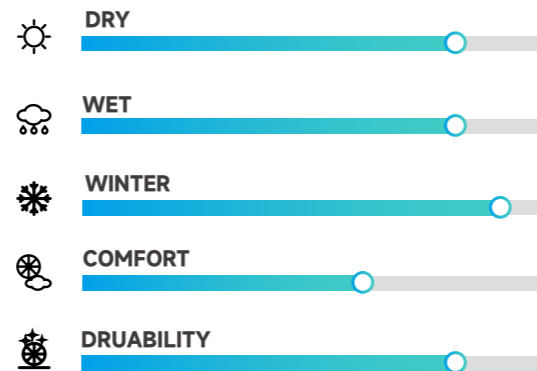

PERFORMANCE