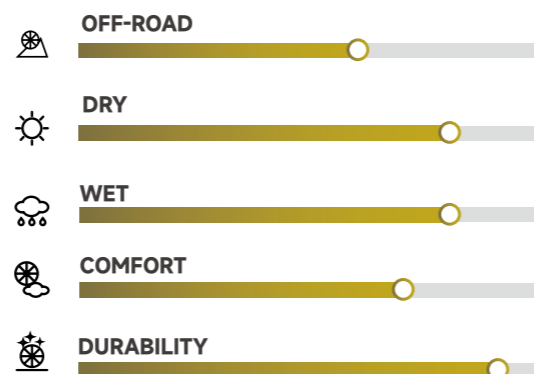

X-PRIVILO AT08 UTQG: S60 A B ONLY FOR P TIRE

ALL TERRAIN

X-PRIVILO AT08 series has excellent performance for multi road conditions. The whole design offers efficient water drainage and enhance vehicle performance on both on and off roads. Aggressive sidewall protections increase off-road bite and prevent damage from sidewall cut and abrasions.

SIZE LIST

RANGE:	15-20
SPEED RATE:	H/S/T
ASPECT RATIO:	50-75
SECTION WIDTH:	215-285

PERFORMANCE

TECHNICAL FEATURE

- Serrated snow patterns with fine sipes provide great grip under snow & ice conditions.
- The wide open shoulder grooves enhance wet grip and provide excellent water & snow evacuation.
- The wide tread enhance the traction under ice and snow conditions.

Rim	Size	LI	SR	XL			dB		M+S	3PMSF	EPREL Code
16	215/70R16	100	T		D	C	71	B	✓		613467
16	225/70R16	103	T		D	C	71	B	✓		607793
16	225/75R16	104	T		D	C	71	B	✓		607503
16	235/70R16	106	T		D	C	71	B	✓		607608
16	245/70R16	111	T	XL	D	C	72	B	✓		606942
16	255/70R16	111	T		D	C	72	B	✓		607531
16	265/70R16	112	T		D	C	72	B	✓		606947
16	275/70R16	114	T		D	C	72	B	✓		613482
17	225/60R17	99	T		D	C	71	B	✓		613556
17	225/65R17	102	T		D	C	71	B	✓		613575
17	235/65R17	104	T		D	C	71	B	✓		607797
17	245/65R17	111	T	XL	D	C	72	B	✓		607554
17	245/70R17	110	T		D	C	71	B	✓		613661
17	255/65R17	110	T		D	C	72	B	✓		607408
17	265/65R17	112	T		D	C	72	B	✓		607386
17	265/70R17	115	T		D	C	72	B	✓		613551
18	265/60R18	110	T		D	C	72	B	✓		668629
18	265/60R18	114	T	XL	D	C	72	B	✓		613566
18	285/60R18	116	T		D	C	73	B	✓		613543
20	265/50R20	111	H	XL	D	C	72	B	✓		613752
20	285/50R20	116	H	XL	D	C	75	B	✓		607971

Rim	Size	LI	SR	PR			dB		M+S	3PMSF	EPREL Code
15	LT215/75R15C	100/97	S	6PR	-	-	-	-	✓		
15	LT235/75R15C	104/101	S	6PR	-	-	-	-	✓		
15	LT235/75R15C	116/113	S	6PR	-	-	-	-	✓		

PASSENGER

ELECTRIC

ALL SEASON

SUV/4X4

WINTER