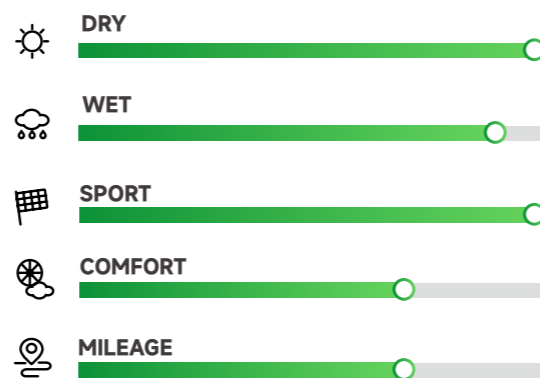

X-PRIVILO RS01

UTQG: 340 A A

SPORTY SUV

X-PRIVILO RS01 is designed as a premium summer pattern with high performance capability. The tread profile enables exceptional high-speed, superb handling and cornering response on dry and wet surfaces. Modern tread design with special compound provides fuel economy as well as durability.

SIZE LIST

RANGE:	20-23
SPEED RATE:	W/Y
ASPECT RATIO:	30-55
SECTION WIDTH:	225-325

PERFORMANCE

TECHNICAL FEATURE

- Continuous center ribs can improve stability of handling and straight performance at high speed.
- The sipe design can disperse the noise to improve the ride performance.
- One narrow groove on outside can increase the block stiffness and improve handling and steering stability during cornering.