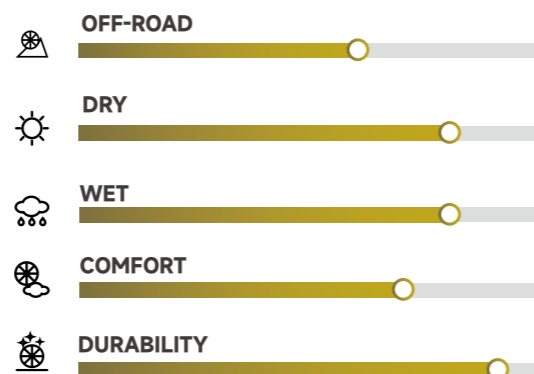

X-PRIVILO AT01 UTQG: 500 A A ONLY FOR P TIRE

ALL TERRAIN

X-PRIVILO AT01 series is completely suitable for multiple road conditions, provides excellent road contacting stability for more safe running. Intensive structure of the sidewall guarantees durability in all weather and road conditions.

SIZE LIST

RANGE:	15-16
SPEED RATE:	H/S/T
ASPECT RATIO:	70-80
SECTION WIDTH:	195-265

PERFORMANCE

TECHNICAL FEATURE

- Wide shoulder block design and enhanced block stiffness increase stability and durability, even on tough roads.
- Sidewall pattern design can guard against cuts, bruises and impact breaks to improve off-road endurance.
- Block chamfer design can enhance the wear resistance and comfort performance, and help prevent tire damage from stones or external impacts.

Rim	Size	LI	SR	XL			dB		M+S	3PMSF	EPREL Code
15	195/80R15	100	T	XL	C	C	71	B	✓		606888
15	235/75R15	109	T	XL	C	C	71	B	✓		613432
15	255/70R15	112	H	XL	C	C	71	B	✓		608523
15	265/70R15	112	H		C	C	71	B	✓		608530
16	215/70R16	100	H		C	C	71	B	✓		607969

Rim	Size	LI	SR	PR			dB		M+S	3PMSF	EPREL Code
15	255/70R15C	112/110	S	6PR	C	C	71	B	✓		607790

PASSENGER

ELECTRIC

ALL SEASON

SUV/4X4

WINTER

32