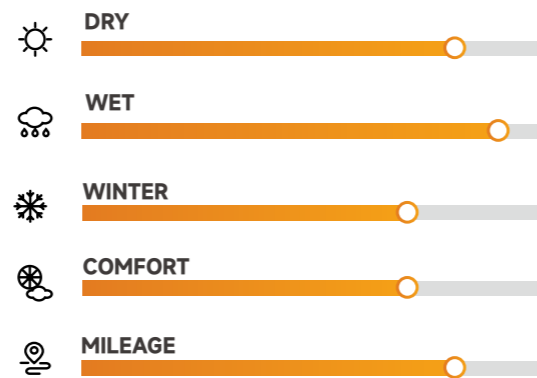

X-PRIVILO A/S TRAC SAVER

ONE TYRE ACROSS ALL SEASONS

With an adaptive all-season compound, A/S TRAC SAVER tyres deliver exceptional grip on snowy and wet winter roads. Optimized sidewall geometry and ideal tread depth deliver a significant reduction in rolling resistance and fuel consumption — without compromising safety.

SIZE LIST

RANGE:	12-21
SPEED RATE:	H/T/V/W/Y
ASPECT RATIO:	35-80
SECTION WIDTH:	145-275

PERFORMANCE

TECHNICAL FEATURE

- Two wide tread grooves with fine sipes enhance steering and control performance.
- Serrated snow patterns with fine sipes deliver exceptional grip in snow and ice conditions.
- The specialized tread compound maintains flexibility to ensure reliable grip for the All Season Trac Saver.