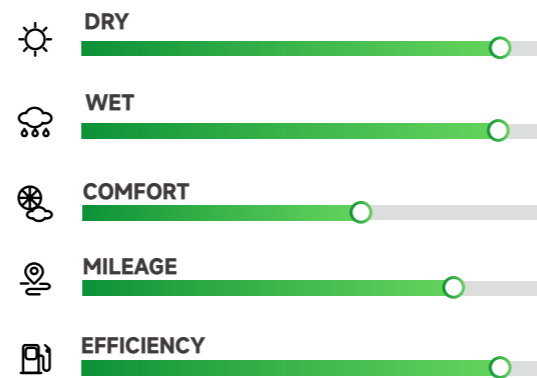

X-PRIVILO TX2

UTQG: 400 A A

ECONOMY PCR

X-PRIVILO TX2 is an Eco-Friendly tyre for passenger cars. The special compound ensures low rolling resistance, long life and good breaking performance. It contributes to fuel saving and the environment while securing safety.

SIZE LIST

RANGE:	12-16
SPEED RATE:	H/T/V
ASPECT RATIO:	50-80
SECTION WIDTH:	135-195

PERFORMANCE

TECHNICAL FEATURE

- Three main asymmetric grooves design ensures anti-hydroplaning performance.
- Improve stability and straight-line performance at high speed.
- Reduce noise level and improve wet grip.