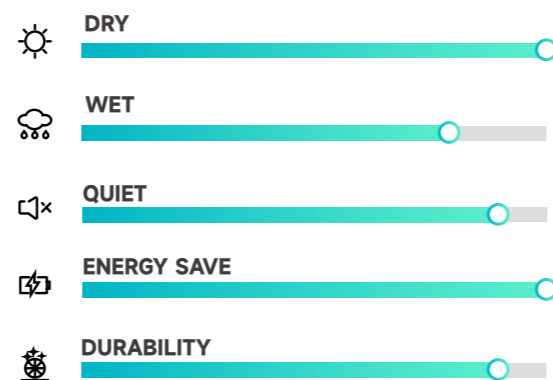

PERFORMANCE