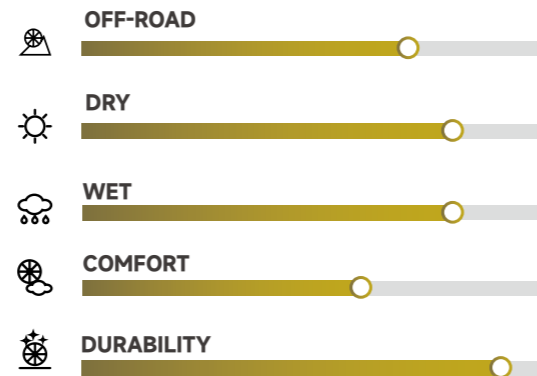

PERFORMANCE