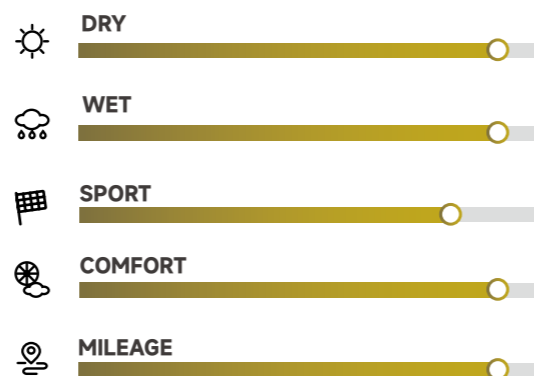

PERFORMANCE