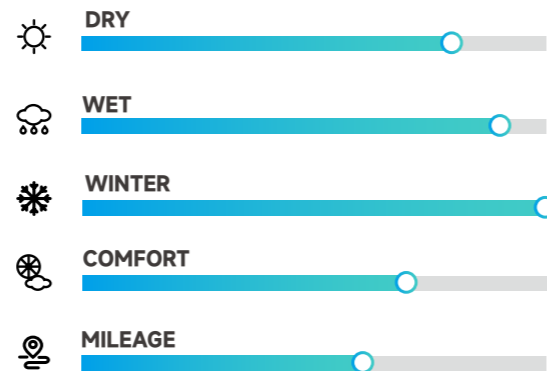

PERFORMANCE