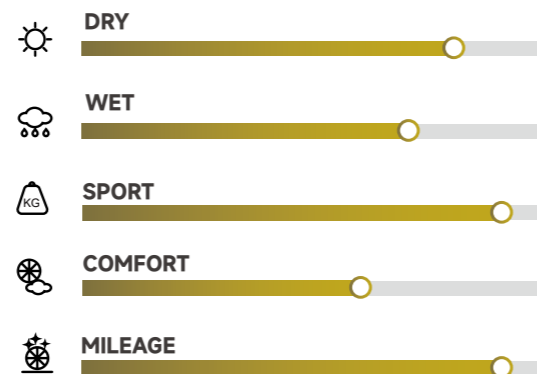

X-PRIVILO RF28

COMMERCIAL VAN

Exceptionally durable all-season tire with improved mileage for commercial vans and transporters.

SIZE LIST

RANGE:	12-16
SPEED RATE:	Q/R
ASPECT RATIO:	65-75
SECTION WIDTH:	145-235

PERFORMANCE

TECHNICAL FEATURE

- Excellent braking and steering capability.
- Design of extra-deep pattern grooves and outstanding tread compound improves the anti-abrasion capability.
- Excellent grip on dry and wet roads for safe ride with zigzagging pattern grooves, robust pattern blocks.

Rim	Size	LI	SR	PR			dB		M+S	3PMSF	EPREL Code
12	145R12C	86/84	Q	8PR	C	C	72	B	✓		
12	155R12C	88/86	Q	8PR	C	C	72	B	✓		
14	165R14C	97/95	Q	8PR	C	C	72	B	✓		
14	175R14C	99/98	Q	8PR	C	C	72	B	✓		
14	wsw 185R14C	102/100	R	8PR	C	C	72	B	✓		
14	wsw 195R14C	106/104	R	8PR	C	C	72	B	✓		
14	wsw 205/75R14C	109/107	R	10PR	C	C	72	B	✓		
15	185/65R15C	97/95	R	6PR	C	C	72	B	✓		
15	185R15C	103/102	R	8PR	C	C	72	B	✓		
15	195/70R15C	104/102	R	8PR	C	C	72	B	✓		
15	wsw 195R15C	106/104	R	8PR	C	C	72	B	✓		
15	215/70R15C	109/107	R	8PR	C	C	72	B	✓		
15	225/70R15C	112/110	R	8PR	C	C	72	B	✓		
16	175/75R16C	101/99	Q	8PR	C	C	72	B	✓		
16	195/75R16C	107/105	R	8PR	C	C	72	B	✓		
16	215/65R16C	109/107	R	8PR	C	C	72	B	✓		
16	215/75R16C	113/111	R	8PR	C	C	72	B	✓		
16	235/65R16C	121/119	R	10PR	C	C	72	B	✓		

PASSENGER

ELECTRIC

ALL SEASON

SUV/4X4

WINTER