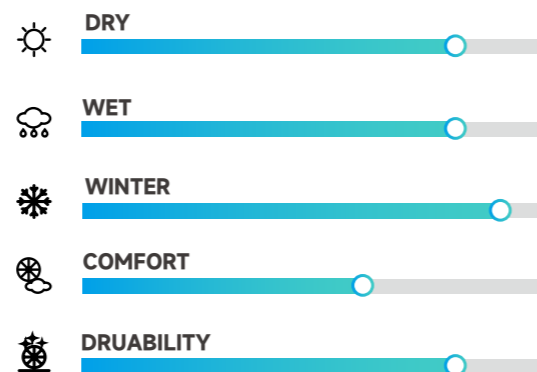

X-PRIVILO VS450

WINTER COMMERCIAL VAN

Designed to operate in slippery wintry weather conditions, meeting the industry's severe snow service requirements and branded with the three-peak mountain snowflake (3PMSF) symbol, X-privilo VS450 tyres enhance traction on cold, wet, snow-covered and icy roads.

SIZE LIST

RANGE:	14-16
SPEED RATE:	R/S/T
ASPECT RATIO:	60-80
SECTION WIDTH:	165-235

PERFORMANCE

TECHNICAL FEATURE

- Two straight and one semiserrated main grooves can effectively drain the accumulated water, improve the grip of wet and slippery tire pavement, and have excellent snow performance.
- Five-frequency combination pattern block can effectively reduce the resonance phenomenon of pattern block and the fetal noise.
- The design of the joint shoulder pattern block enlarges the grounding area and effectively improves the tire's dry-ground formulation and ice-snow traction.