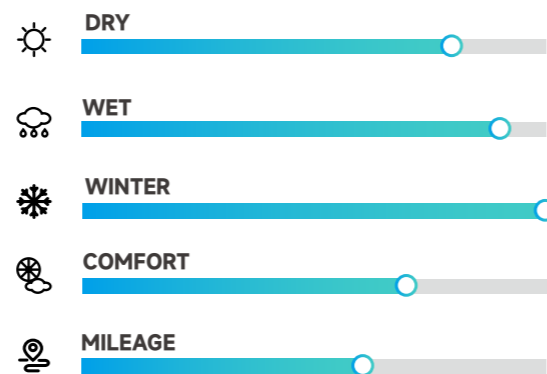

PERFORMANCE