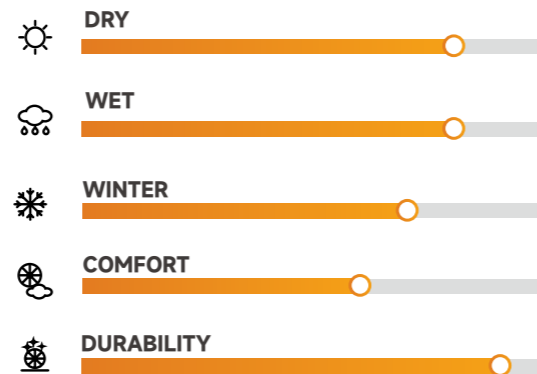

X-PRIVILO A/S VAN SAVER

ONE TYRE ACROSS ALL SEASONS

A/S VAN SAVER is engineered for light and medium-duty vans, trucks, pickups, crossovers, and sport utility vehicles. With optimized wet braking and aquaplaning resistance, the VAN SAVER delivers enhanced handling across dry, wet, and snowy roads.

SIZE LIST

RANGE:	14-17
SPEED RATE:	H/R/S/T
ASPECT RATIO:	55-75
SECTION WIDTH:	175-235

PERFORMANCE

TECHNICAL FEATURE

- Three main grooves of the tread design provides outstanding drainage ability.
- Excellent handling performance due to ultimate tread design with central groove and brand new compound.
- Solid shoulder design for better mileage.

Rim	Size	LI	SR	PR			dB		M+S	3PMSF	EPREL Code
14	175/65R14C	90/88	T	6PR	D	B	72	B	✓	✓	613434
14	175/70R14C	95/93	T	6PR	D	B	72	B	✓	✓	607394
15	195/70R15C	104/102	S	8PR	D	B	72	B	✓	✓	609439
15	205/70R15C	106/104	S	8PR	D	B	72	B	✓	✓	607772
15	215/70R15C	109/107	S	8PR	C	B	72	B	✓	✓	613338
15	225/70R15C	112/110	S	8PR	C	B	72	B	✓	✓	606891
16	185/75R16C	104/102	S	8PR	D	B	72	B	✓	✓	607648
16	195/60R16C	99/97	H	6PR	D	B	72	B	✓	✓	607673
16	195/65R16C	104/102	S	8PR	D	B	72	B	✓	✓	606623
16	195/75R16C	107/105	S	8PR	D	B	72	B	✓	✓	613310
16	205/65R16C	107/105	T	8PR	D	B	72	B	✓	✓	608633
16	205/75R16C	113/111	S	8PR	C	B	72	B	✓	✓	607409
16	215/60R16C	103/101	T	6PR	D	B	72	B	✓	✓	607850
16	215/65R16C	109/107	T	8PR	C	B	72	B	✓	✓	606868
16	215/75R16C	113/111	S	8PR	C	B	72	B	✓	✓	607907
16	225/65R16C	112/110	S	8PR	C	B	72	B	✓	✓	609458
16	225/75R16C	121/120	R	10PR	C	B	72	B	✓	✓	606954
16	235/65R16C	115/113	S	8PR	C	B	72	B	✓	✓	607603
16	235/65R16C	121/119	R	10PR	C	B	72	B	✓	✓	607463
17	215/60R17C	109/107	T	8PR	C	B	72	B	✓	✓	607703
17	225/55R17C	109/107	H	8PR	C	B	72	B	✓	✓	1002113