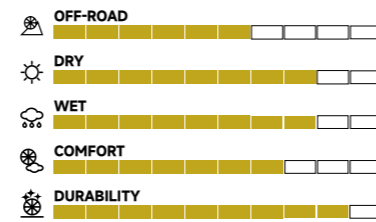

PERFORMANCE

SIZE LIST

RANGE:	1S-20
SPEED RATE:	S/T/H
ASPECT RATIO:	50-75
SECTION WIDTH:	215-285

ALL TERRAIN

X-PRIVILO AT08 series has excellent performance for multi road conditions. The whole design offers efficient water drainage and enhance vehicle performance on both on and off roads. Aggressive sidewall protections increase off-road bite and prevent damage from sidewall cut and abrasions.