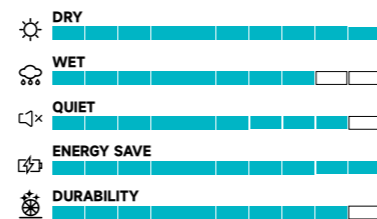

PERFORMANCE

SIZE LIST

RANGE:	17-22
SPEED RATE:	Y/W
ASPECT RATIO:	35-60
SECTION WIDTH:	215-285

HIGH PERFORMANCE ELECTRIC VEHICLE TIRES

The X-PRIVILO ET07 is designed for high-end and electrified vehicle. It delivers optimal traction / braking performance, quiet driving, and ultralow energy consumption.