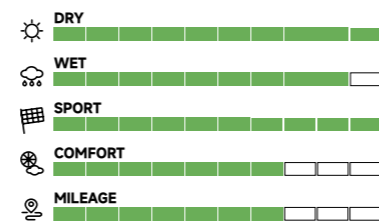

SIZE LIST

RANGE:	20-23
SPEED RATE:	W/Y
ASPECT RATIO:	30-55
SECTION WIDTH:	225-325

SPORTY SUV

X-PRIVILO RS01 is designed as a premium summer pattern with high performance capability. The tread profile enables exceptional high-speed, superb handling and cornering response on dry and wet surfaces. Modern tread design with special compound provides fuel economy as well as durability.