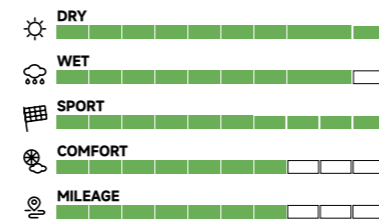

SIZE LIST

RANGE:	18-20
SPEED RATE:	V
ASPECT RATIO:	40-60
SECTION WIDTH:	245-275

SPORTY RACE

Aggressive tread pattern features minimal grooves. The Intuitive Responsive Profile technology enables greater cornering line flexibility, paired with exceptionally linear steering response.