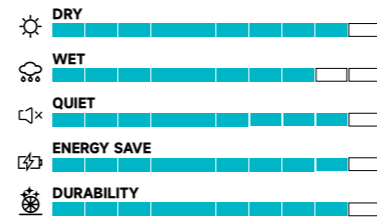

PERFORMANCE

SIZE LIST

RANGE:	16-19
SPEED RATE:	H/V
ASPECT RATIO:	45-65
SECTION WIDTH:	175-245

ENGINEERED TO OUTLAST NO MATTER THE DISTANCE

The X-PRIVILO ET08 meets the design needs of modern vehicles. It offers the increased tread life that today's families expect on their passenger cars and CUVs.