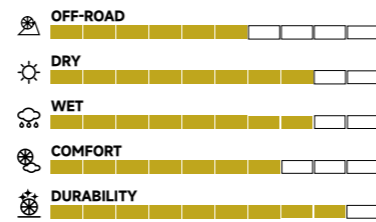

PERFORMANCE

SIZE LIST

RANGE:	15-17
SPEED RATE:	S
ASPECT RATIO:	70-75
SECTION WIDTH:	225-315

ALL TERRAIN

The special tread compound provides a longer wear life on off-road, Aggressive sidewall protectors are strategically located near the tyre shoulders to increase loose-surface bite while resisting cuts and abrasions from rocks and stumps.