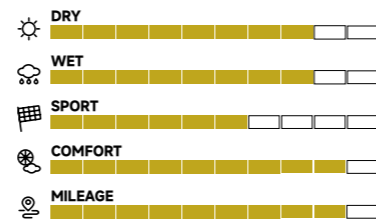

PERFORMANCE

SIZE LIST

RANGE:	16-18
SPEED RATE:	H/V
ASPECT RATIO:	55-70
SECTION WIDTH:	215-285

HIGHWAY TERRAIN

X-PRIVILO H/T is a professional tread pattern engineered for SUVs, delivering excellent handling, comfort and safety on paved highways.