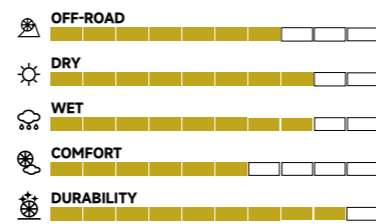

PERFORMANCE

SIZE LIST

RANGE:	13-18
SPEED RATE:	T/H/R/S
ASPECT RATIO:	60-80
SECTION WIDTH:	175-265

The X-PRIVILO AT03, including P series and LT series, is an Off-Road All-Terrain tire developed to meet the needs of jeep, pickup truck and sport utility vehicle drivers who want confidence and control on and off road.