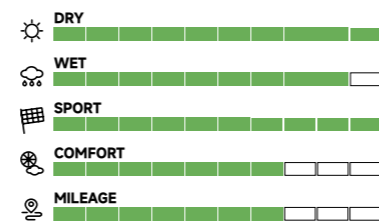

PERFORMANCE

SIZE LIST

RANGE:	15-20
SPEED RATE:	H/V/W/Y
ASPECT RATIO:	30-55
SECTION WIDTH:	165-285

HIGH PERFORMANCE FORWARD SPEED

X-PRIVILO TX3 is dynamically engineered deliver high speed, safety and driving pleasure. Perfect performance and handling control for speed enthusiasts with special profile. Maximum grip in bends on wet and dry surfaces. Wide area of use from sport cars to luxury vehicles with high-tech structure and aesthetic appearance.