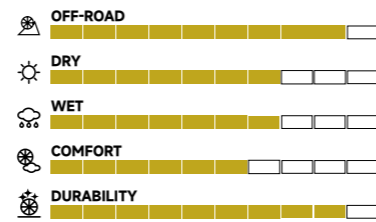

Jointless Nylon band and strong structure design enhance the reliability and durability. Special tread compound and widefootprint deliver excellent braking on wet and dry roads.

PERFORMANCE

SIZE LIST

RANGE:	15-18
SPEED RATE:	Q
ASPECT RATIO:	50-75
SECTION WIDTH:	225-315