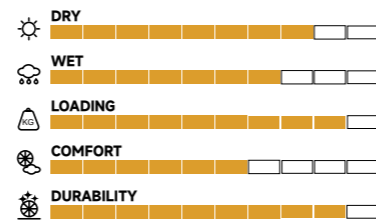

PERFORMANCE