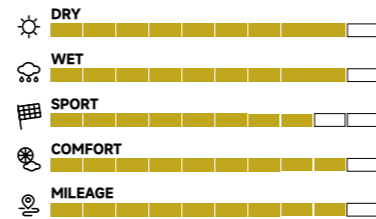

PERFORMANCE

SIZE LIST

RANGE:	15-20
SPEED RATE:	T/H/V
ASPECT RATIO:	50-75
SECTION WIDTH:	205-285

HIGHWAY TERRAIN

X-PRIVILO TX9 features a symmetrical tread design, delivering an exhilarating driving experience tailored for consumers who seek driving thrills. It provides precise handling and exceptional grip in both dry and wet conditions.