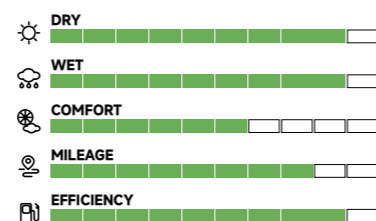

PERFORMANCE

SIZE LIST

RANGE:	12-18
SPEED RATE:	T/H/V/W
ASPECT RATIO:	40-80
SECTION WIDTH:	145-245

NEW COMFORT ON THE WAY

X-PRIVILO TX5 is a high-performance symmetric tyre for compact vehicles, the unique design offers a responsive drive in all conditions. Outstanding versatile performance tyre for a fuel-efficient and comfortable drive.