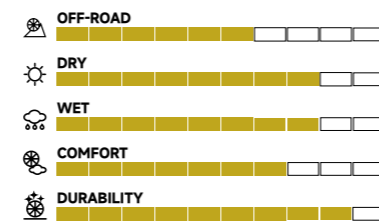

PERFORMANCE

SIZE LIST

RANGE:	15-16
SPEED RATE:	S/T/H
ASPECT RATIO:	70-80
SECTION WIDTH:	195-265

ALL TERRAIN

X-PRIVILO AT01 series is completely suitable for multiple road conditions, provides excellent road contacting stability for more safe running. Intensive structure of the sidewall guarantees durability in all weather and road conditions.